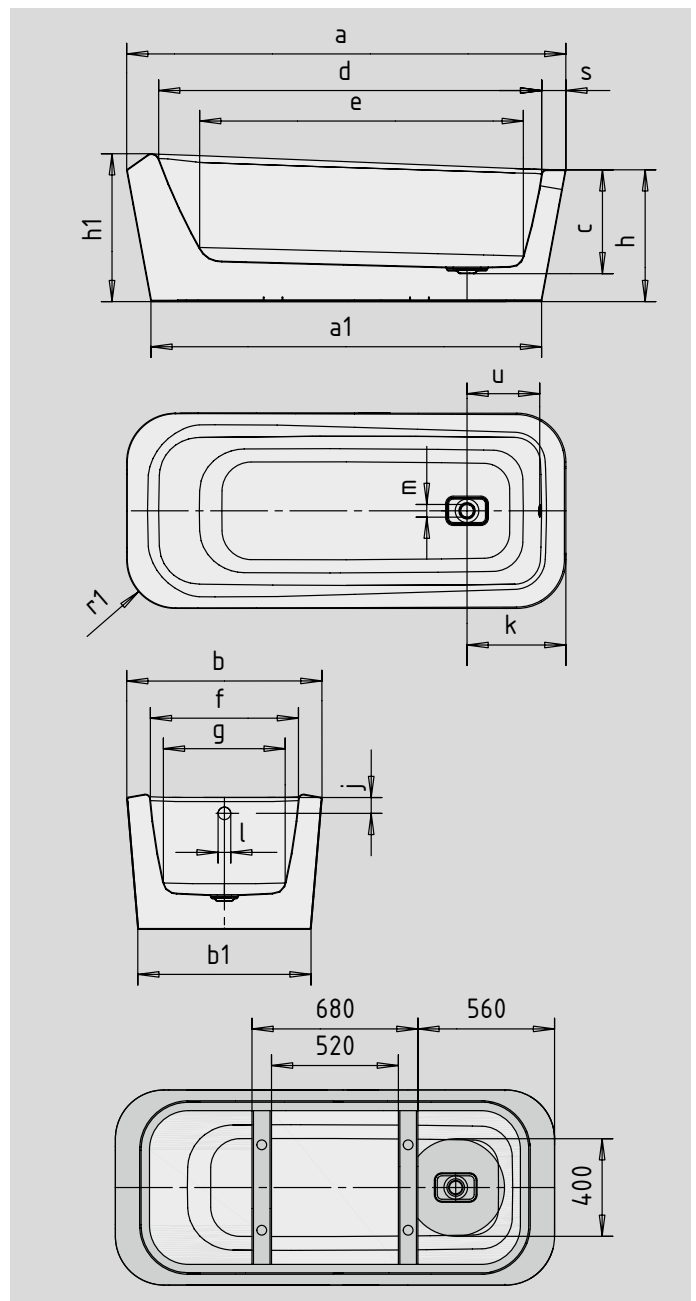

MEISTERSTÜCK EMERSO

- exclusive, free-standing single-seat bath
- diagonal backrest rim twists elegantly into the horizontal foot section lending the bath a distinctively unique character
- enamel surface with exclusive easy-clean finish
- enamelled waste cover and overflow knob integrated in the bath design (also available with filling function)
- made of KALDEWEI steel enamel
- designed by Arik Levy

Similar illustrations

Model No.		1100
External length	a	1800 mm
External length (bottom)	a ₁	1600 mm
External width	b	800 mm
External width (bottom)	b ₁	710 mm
Depth	c	425 mm
Internal length (top)	d	1570 mm
Internal length (bottom)	e	1327 mm
Internal width (top)	f	607 mm
Internal width (bottom)	g	500 mm
Height of bath	h	540 mm
Height (head end)	h ₁	606 mm
Distance top edge to centre of overflow hole	j	65 mm
Distance bath edge to centre of drain hole	k	405 mm
Diameter of overflow hole	l	52 mm
Diameter of drain hole	m	52 mm
Radius	r ₁	200 mm
Width of rim (foot end)	s	97 mm
Distance between centre holes	u	298 mm
Water volume** in litres		146
Weight of the enamelled bath in kg		125
Waste connection diameter		40/50 mm
Fill fitting connection		1/2"

Subject to technical alterations, tolerances and errors. Similar illustrations.
** 70 litres displacement on average.

KALDEWEI