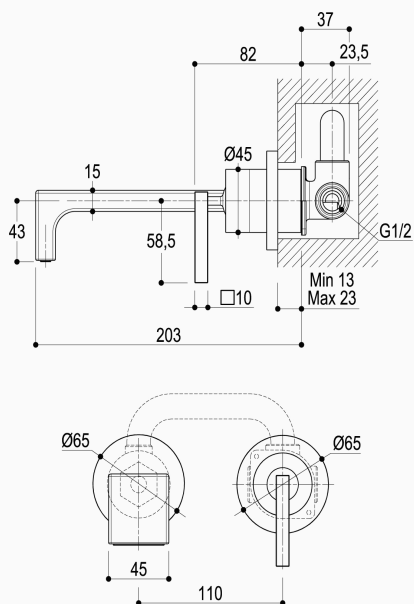

**WATERBLADE\_J**

design Peter Jamieson

**H0BA1443SPSX** Miscelatore monocomando ad incasso per lavabo | Built-in single lever basin mixer

cromo | chrome

nichel spazzolato | brushed nickel