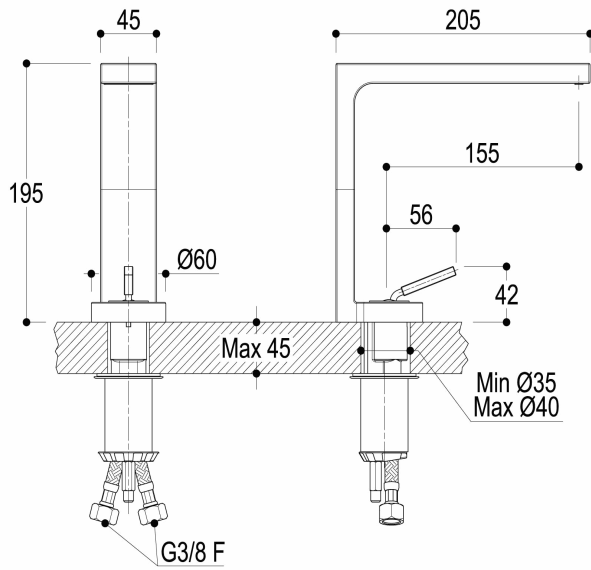

WATERBLADE_J

design Peter Jamieson

H0BA1001H1 Miscelatore monocomando per lavabo | Single lever basin mixer

cromo | chrome

nichel spazzolato | brushed nickel