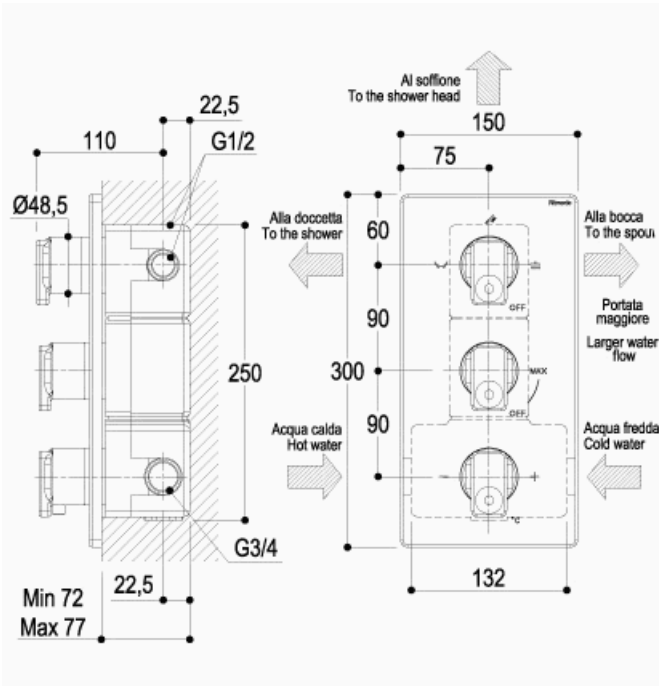

NASTRO

design Peter Jamieson

UOBA8046 miscelatore termostatico ad incasso | built-in thermostatic mixer

-  cromo | chrome
-  dorato | gold