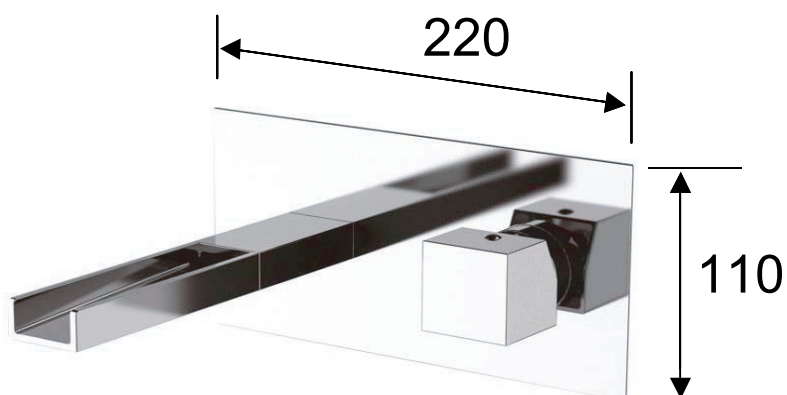

ART. COD. CW632

MATERIALI / MATERIALS

OTTONE CROMATO / CHROME PLATED BRASS

CROMATURA / CHROME PLATING

UNI EN 248