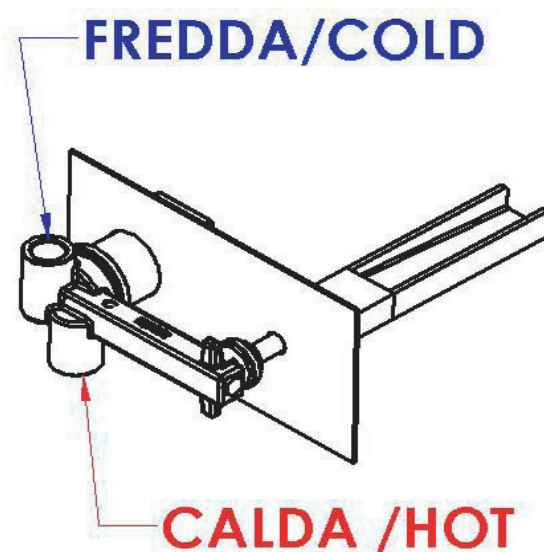

ART. COD. CW632

MATERIALI / MATERIALS

OTTONE CROMATO / CHROME PLATED BRASS

CROMATURA / CHROME PLATING

UNI EN 248