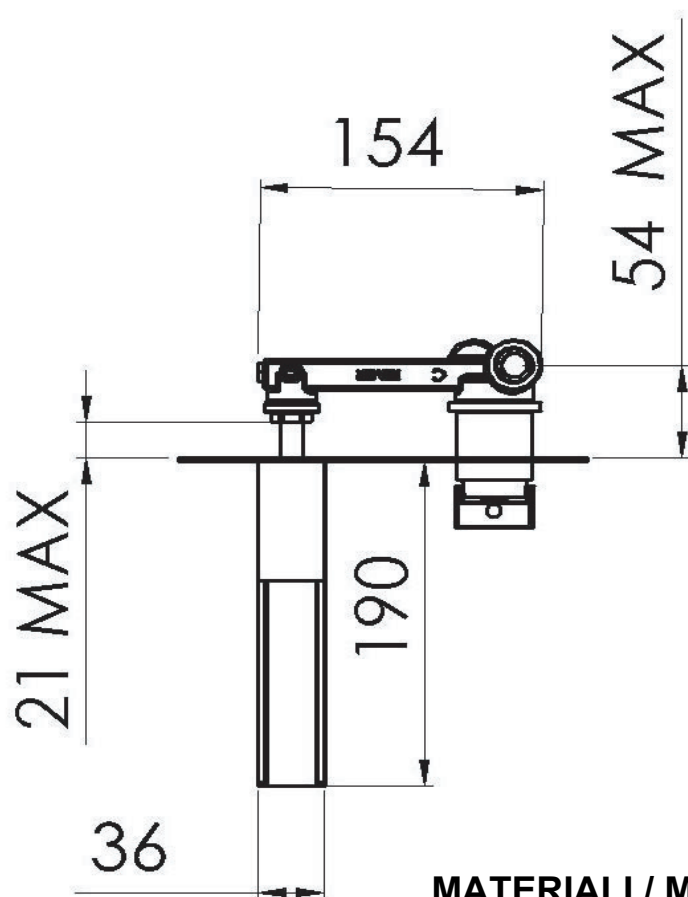

ART. COD. CW632

MATERIALI / MATERIALS

OTTONE CROMATO / CHROME PLATED BRASS

CROMATURA / CHROME PLATING

UNI EN 248