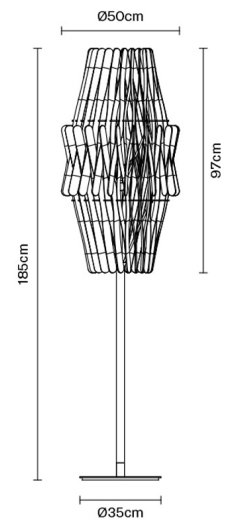

STICK

F23C0869

Matali Crasset

Description

For this floor lamp the light is discreetly diffused from a frame decorated with laths of Ayous wood. Structure and stem in powderpainted metal, or structure in powder-painted metal with stem in Toulipier wood.

Energetic class A++

Included accessories

LED
Electronic driver

Weight

Net: 13.66 kg
Gross: 14.06 kg

Packaging

Volume: 0.016 m³
Number of boxes: 2

Specs

IP20

Dimensions

Material

Wood - Metal

Available diffuser colours

 Light wood colour

Available structure colours

 Anodized