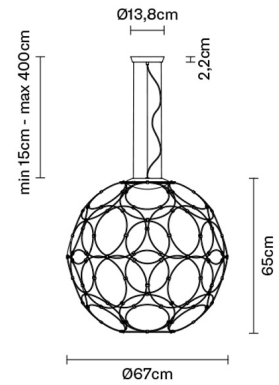

GIRO

F30A0101

Formfjord

Description

Pendant lamp with white painted metal fixture.

Dimensions

Voltage

220-240V

Dimmable LED

TRIAC

Material

Metal

Light source and alternative bulbs

LED 1x17W-120°
WHITE 3000K
1850lm Cri >80

Available diffuser colours

- White
- Anthracite

Energetic class A++

Included accessories

LED

Available structure colours

- White

Weight

Net: 2.26 kg
Gross: 2.96 kg

Packaging

Volume: 0.012 m³
Number of boxes: 1

Specs

EAC IP20