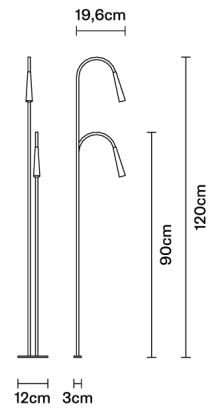

**GIUNCO**

**F14C5114**

Marc Sadler

**Description**

Floor lamp with two stands that are made of copper and brass diffusers.

**Dimensions**

**Voltage**

700mA

Net: 1.35 kg  
Gross: 2.58 kg

**Packaging**

Volume: 0.035 m³  
Number of boxes:

**Specs**

IP65

**Material**

Copper - Brass

**Available diffuser colours**