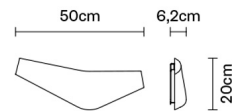

BOOMY

F29D0101

Vittorio Massimo

Dimensions

Description

Wall lamp with crystalplant® diffusers.

Voltage

220-240V