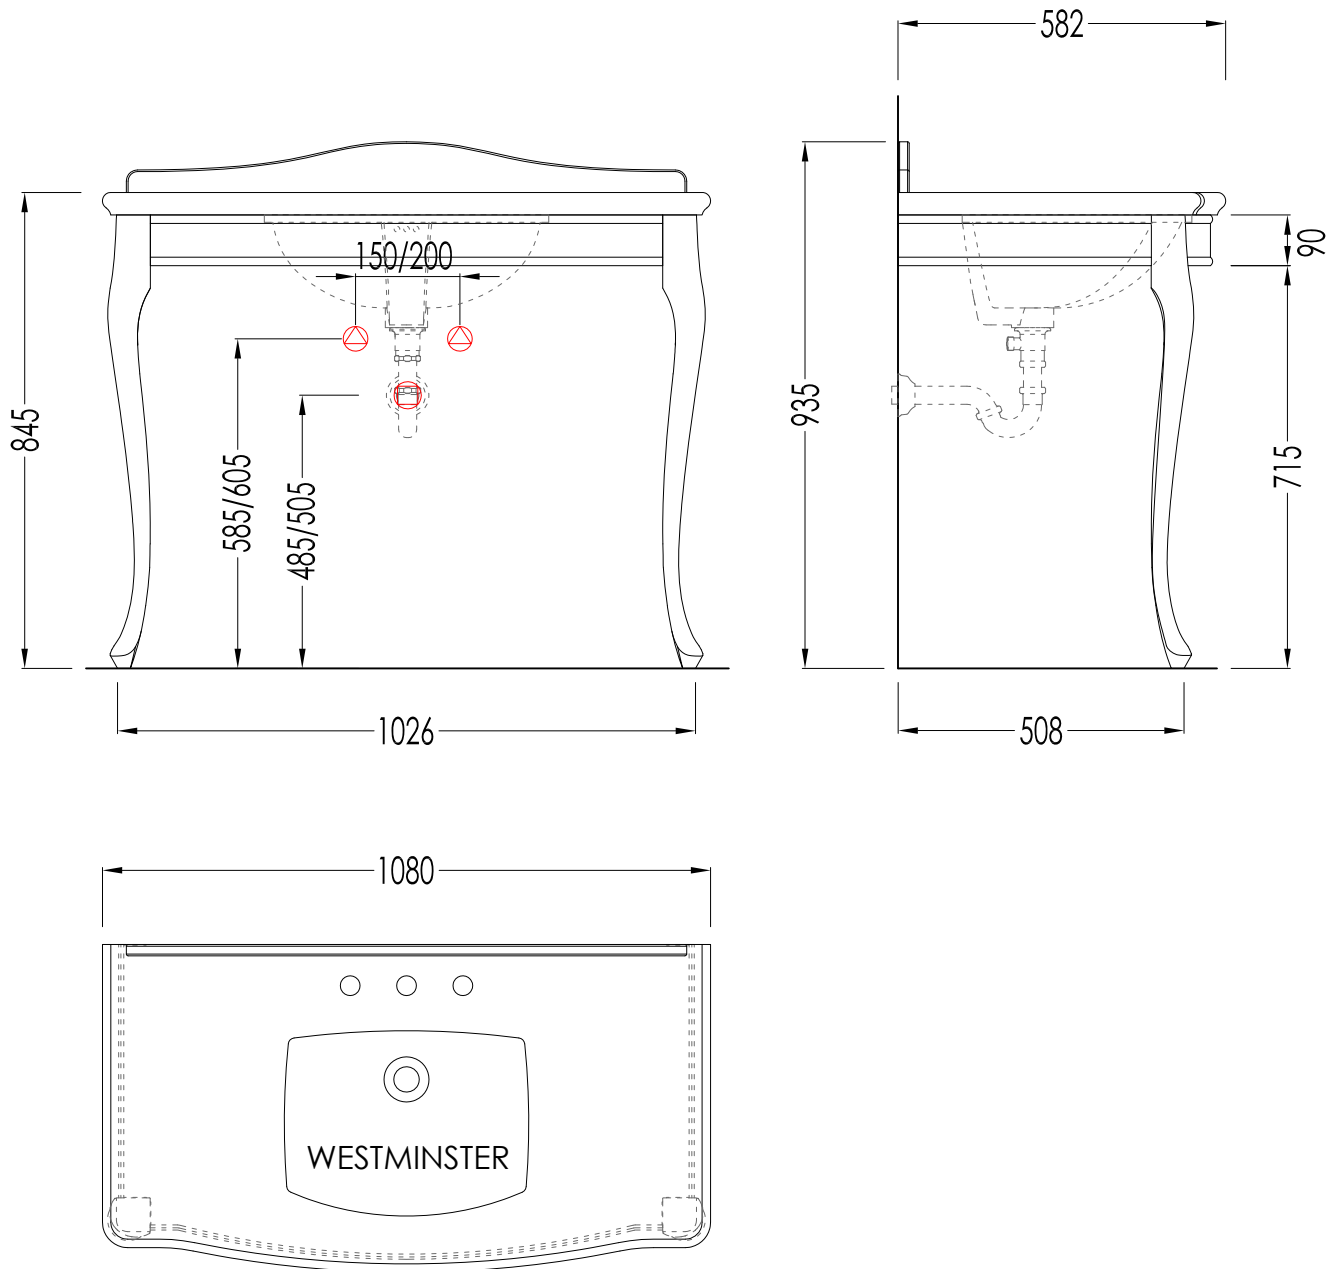

Devon&Devon

JACQUELINE CONSOLE

design Paola Ciarmatori

► VERSIONE: PIANO IN MARMO E LAVABO SOTTOPIANO IN CERAMICA ► VERSION: MARBLE TOP AND UNDER COUNTERTOP CERAMIC BASIN

DEJACQCARCR/LS; DEJACQCAROT/LS; DEJACQCARNK/LS; DEJACQNMAGR/LS; DEJACQNMAOT/LS; DEJACQNMANK/LS; DEJACQAFYCR/LS; DEJACQAFYOT/LS; DEJACQAFYNK/LS; DEJACQGRNCR/LS; DEJACQGRNOT/LS; DEJACQGRNNK/LS

► DIMENSIONI IMBALLO STRUTTURA: mm 1010x460x200H

► PESO TOTALE: 14.8 Kg

► STRUCTURE:

MATERIAL: brass and fused aluminium
FINISH: chrome, light gold or polished nickel

► TOP :

MATERIAL: marble

FINISH: White Carrara, Black Marquina, White Afyon or Black granite

► UNDER COUNTERTOP BASINS COMPATIBLE: BABYLON, ROSE, SWINDON, WESTMINSTER

► STRUCTURE PACKAGING SIZE: mm 1010x460x200H

► TOTAL WEIGHT: 14.8 Kg

N.B. Tutte le misure sono in millimetri. Questo disegno è di proprietà Devon&Devon. Non può essere riprodotto o trasmesso a terzi senza autorizzazione.

► MARBLE TOP

- MARBLE DOES NOT HAVE A PROTECTED FINISH.
- THE RELATIVE DIMENSIONS AND DISTANCES BETWEEN TAP HOLES ARE VALID ONLY FOR DEVON&DEVON TAPS.

N.B. All measurements are in millimetres. This drawing is property of Devon&Devon. It may not be reproduced or transmitted to third parties without authorization.