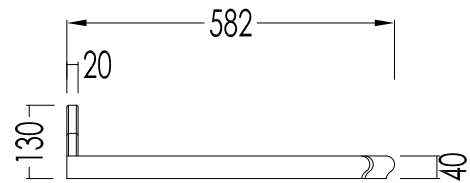

► DIMENSIONI IMBALLO STRUTTURA: mm 1010x460x200H

► PESO TOTALE: 14.8 Kg

► STRUCTURE:

MATERIAL: brass and fused aluminium
FINISH: chrome, light gold or polished nickel

► TOP :

MATERIAL: marble

FINISH: White Carrara, Black Marquina, White Afyon or Black granite

► UNDER COUNTERTOP BASINS COMPATIBLE: BABYLON, ROSE, SWINDON, WESTMINSTER

► STRUCTURE PACKAGING SIZE: mm 1010x460x200H

► TOTAL WEIGHT: 14.8 Kg

N.B. Tutte le misure sono in millimetri. Questo disegno è di proprietà Devon&Devon. Non può essere riprodotto o trasmesso a terzi senza autorizzazione.

N.B. All measurements are in millimetres. This drawing is property of Devon&Devon. It may not be reproduced or transmitted to third parties without authorization.

Devon&Devon

JACQUELINE CONSOLE

design **Paola Ciarmatori**

► MARBLE TOP

- MARBLE DOES NOT HAVE A PROTECTED FINISH.
- THE RELATIVE DIMENSIONS AND DISTANCES BETWEEN TAP HOLES ARE VALID ONLY FOR DEVON&DEVON TAPS.

N.B. All measurements are in millimetres. This drawing is property of Devon&Devon. It may not be reproduced or transmitted to third parties without authorization.