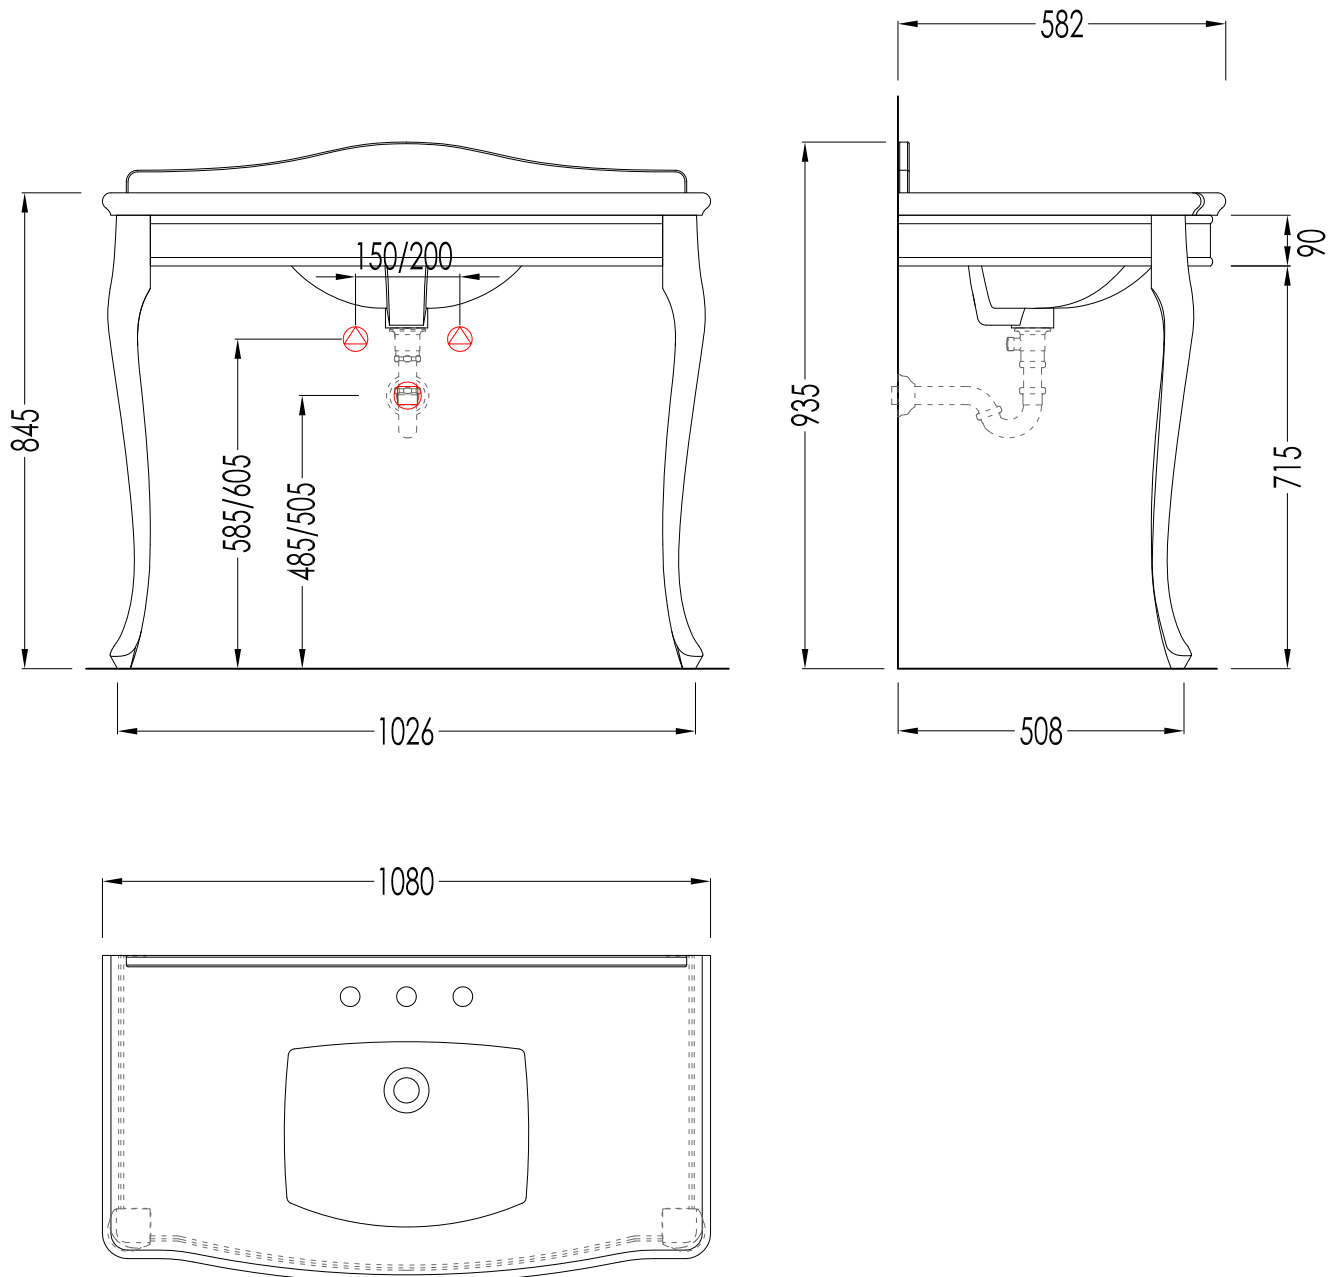

► DIMENSIONI IMBALLO STRUTTURA: mm 1010x460x200H

► PESO TOTALE: 14.8 Kg

► STRUCTURE:

MATERIAL: brass and fused aluminium
FINISH: chrome, light gold or polished nickel

► TOP :

MATERIAL: marble

FINISH: White Carrara, Black Marquina, White Afyon or Black granite

► UNDER COUNTERTOP BASINS COMPATIBLE: BABYLON, ROSE, SWINDON, WESTMINSTER

► STRUCTURE PACKAGING SIZE: mm 1010x460x200H

► TOTAL WEIGHT: 14.8 Kg

N.B. Tutte le misure sono in millimetri. Questo disegno è di proprietà Devon&Devon. Non può essere riprodotto o trasmesso a terzi senza autorizzazione.

► MARBLE TOP

- MARBLE DOES NOT HAVE A PROTECTED FINISH.
- THE RELATIVE DIMENSIONS AND DISTANCES BETWEEN TAP HOLES ARE VALID ONLY FOR DEVON&DEVON TAPS.

N.B. All measurements are in millimetres. This drawing is property of Devon&Devon. It may not be reproduced or transmitted to third parties without authorization.

Devon&Devon

JACQUELINE CONSOLE

design Paola Ciarmatori

► VERSIONE: PIANO IN MARMO E LAVABO SOTTOPIANO IN MARMO

► VERSION: MARBLE TOP AND MARBLE UNDER COUNTERTOP BASIN

DEJACQCARCR; DEJACQCAROT; DEJACQCARNK; DEJACQNMACR; DEJACQNMAOT; DEJACQNMANK; DEJACQAFYCR; DEJACQAFYOT; DEJACQAFYNK; DEJACQGRNCR; DEJACQGRNOT; DEJACQGRNNK