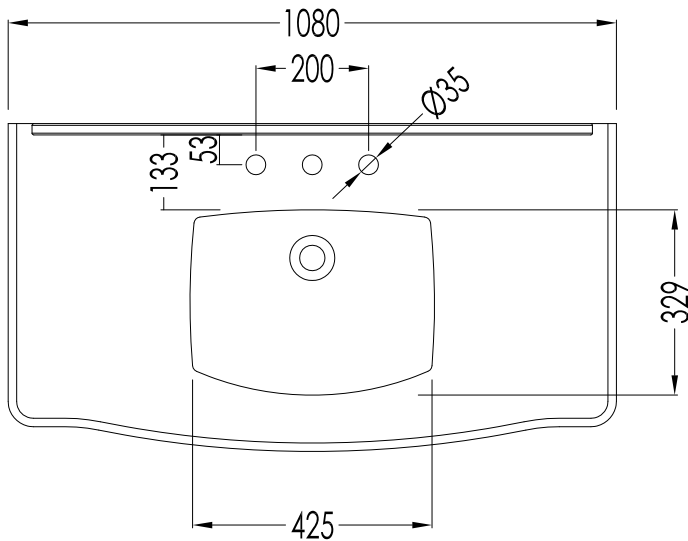

► DIMENSIONI IMBALLO STRUTTURA: mm 1010x460x200H

► PESO TOTALE: 14.8 Kg

► STRUCTURE:

MATERIAL: brass and fused aluminium
FINISH: chrome, light gold or polished nickel

► TOP :

MATERIAL: marble

FINISH: White Carrara, Black Marquina, White Afyon or Black granite

► UNDER COUNTERTOP BASINS COMPATIBLE: BABYLON, ROSE, SWINDON, WESTMINSTER

► STRUCTURE PACKAGING SIZE: mm 1010x460x200H

► TOTAL WEIGHT: 14.8 Kg

N.B. Tutte le misure sono in millimetri. Questo disegno è di proprietà Devon&Devon. Non può essere riprodotto o trasmesso a terzi senza autorizzazione.

N.B. All measurements are in millimetres. This drawing is property of Devon&Devon. It may not be reproduced or transmitted to third parties without authorization.

Devon&Devon

JACQUELINE CONSOLE

design **Paola Ciarmatori**

► MARBLE TOP

- MARBLE DOES NOT HAVE A PROTECTED FINISH.
- THE RELATIVE DIMENSIONS AND DISTANCES BETWEEN TAP HOLES ARE VALID ONLY FOR DEVON&DEVON TAPS.

N.B. All measurements are in millimetres. This drawing is property of Devon&Devon. It may not be reproduced or transmitted to third parties without authorization.