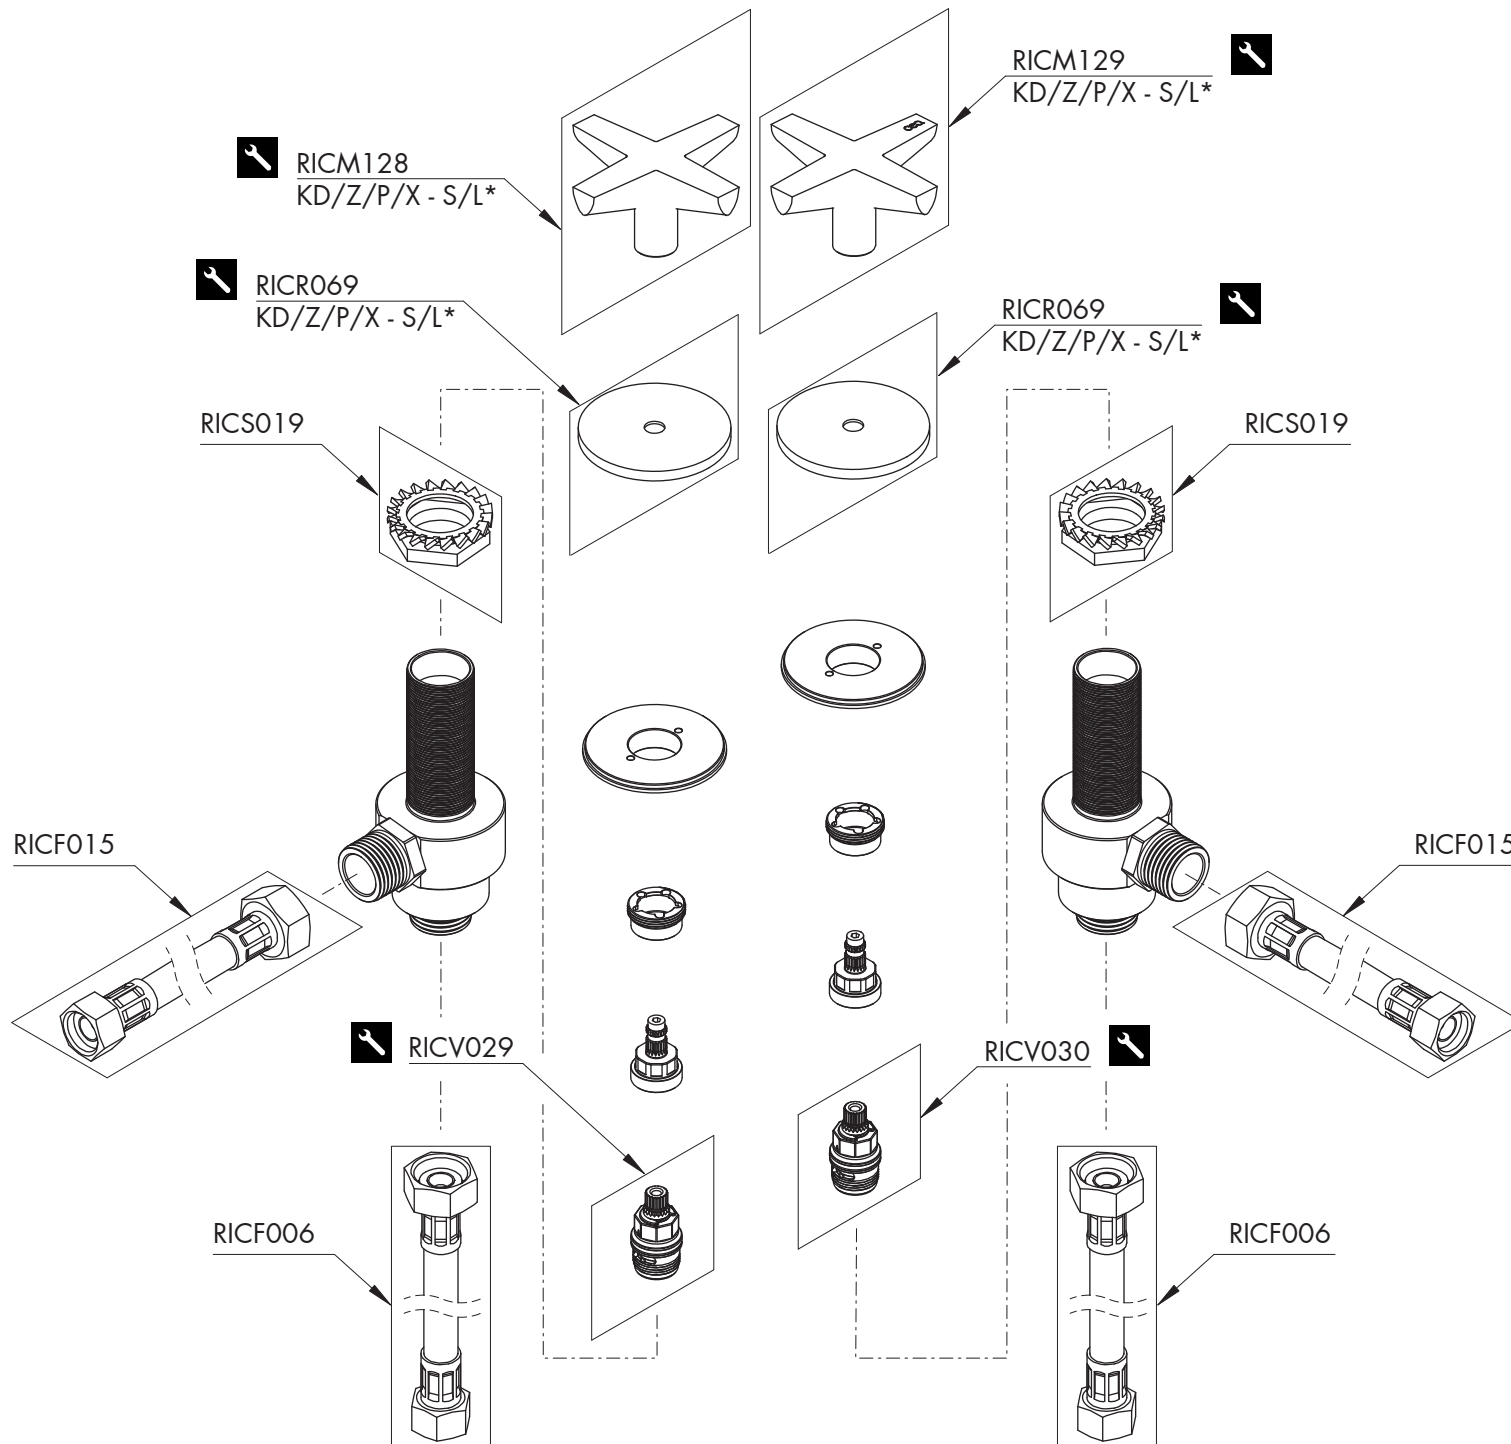

CRX05 _REV14

RICAMBI / SPARE PARTS

RICM128	Maniglia / Handle
RICM129	Maniglia / Handle
RICF006	Flessibile / Hose
RICF015	Flessibile / Hose
RICR069	Rosetta / Rosette
RICS019	Kit di fissaggio / Fixing kit
RICV029	Vitone / Shut-off valve
RICV030	Vitone / Shut-off valve