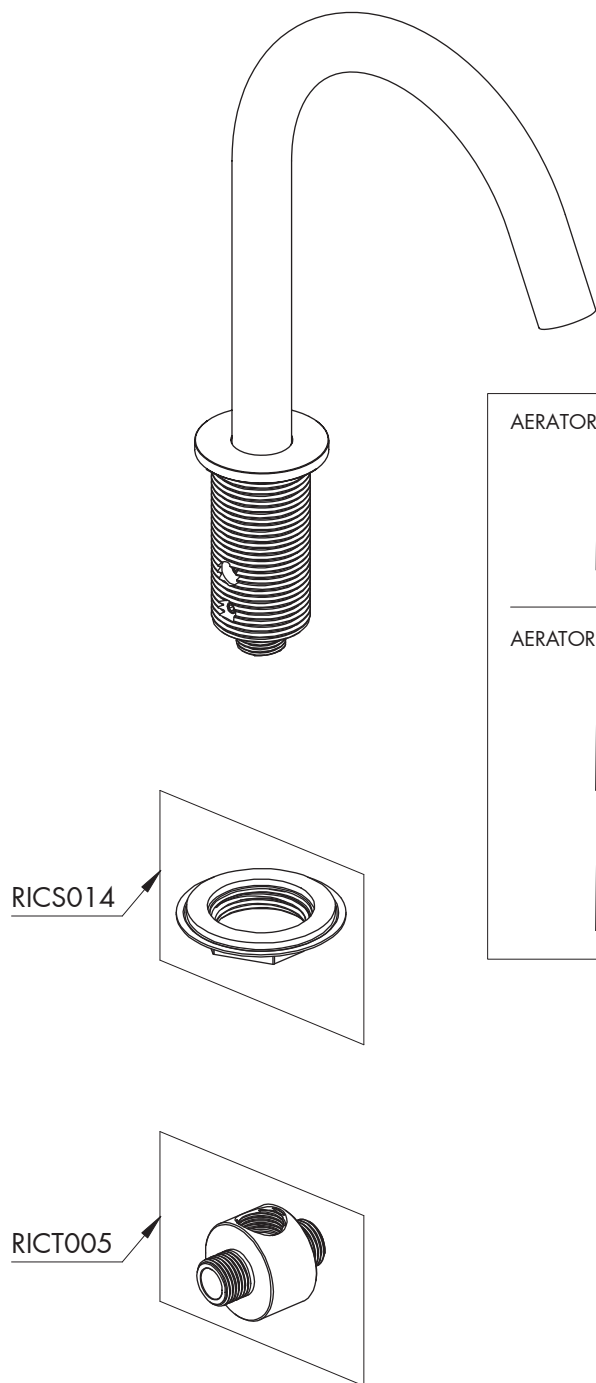

RICAMBI / SPARE PARTS

RICA001	Aeratore / Aerator	5 l/min / 1.3 gpm
RICS014	Kit di fissaggio / <i>Fixing kit</i>	
RICT005	Raccordo / <i>Fitting</i>	

AERATORI SU RICHIESTA / AERATORS ON DEMAND

RICA055	Aeratore / <i>Aerator</i>	1,9 l/min / <i>0.5 gpm</i>
RICA056	Aeratore / <i>Aerator</i>	3,8 l/min / <i>1 gpm</i>

AERATORE IN DOTAZIONE / AERATOR INCLUDED

AERATORI SU RICHIESTA / AERATORS ON DEMAND

LEGENDA / LEGEND

ICONE / ICONS

Aeratore a risparmio idrico, utilizzabile per lavabo
Water saving aerator, suitable for wash-basin

Utensile incluso nel ricambio
Tool included in spare part

FINITURE / FINISHES

*S finitura satinata / *satin finish*
L finitura lucidata / *polished finish*

FINITURE SPECIALI / SPECIAL FINISHES

KD black diamond
Z bronzo / *bronze*
P rame / *copper*
X light gold