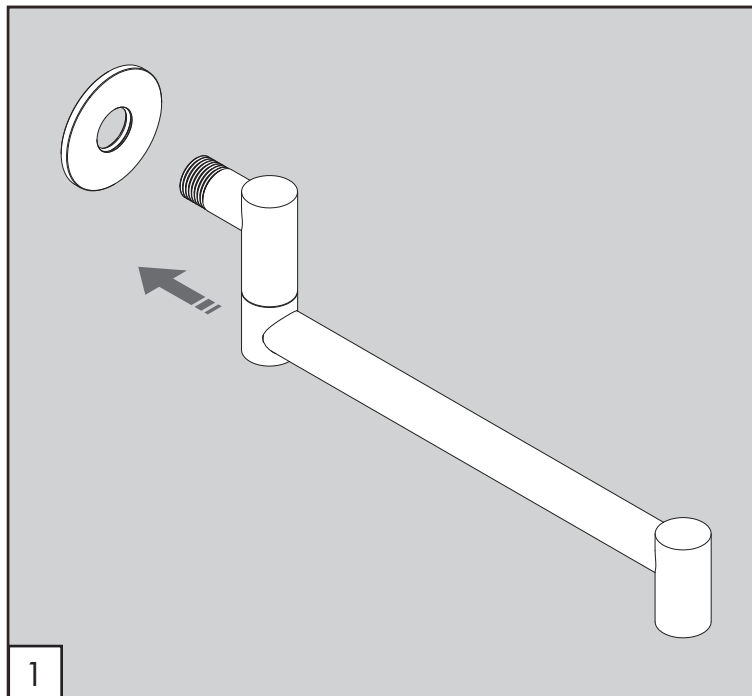

PULIZIA / CLEANING / SAUBEKEIT / LIMPIEZA / NETTOYAGE