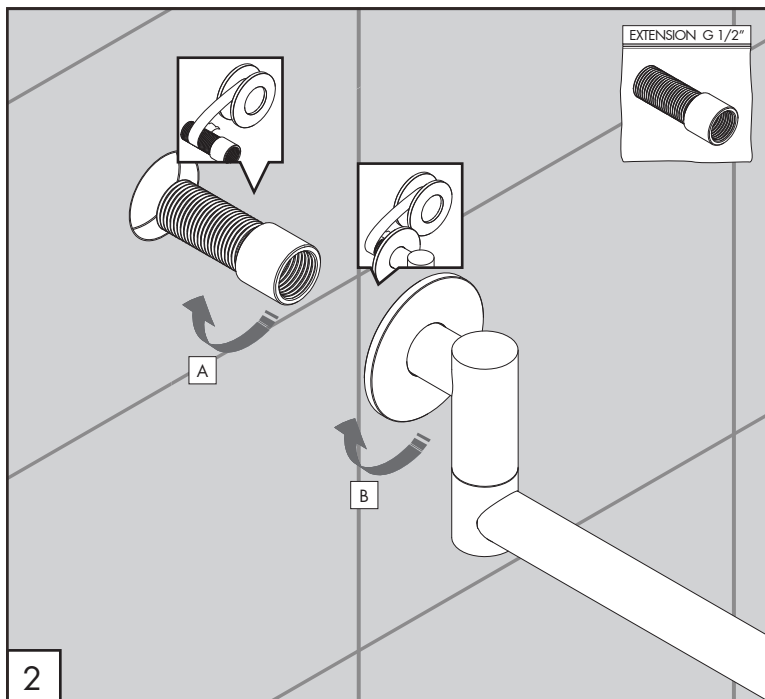

PULIZIA / CLEANING / SAUBEKEIT / LIMPIEZA / NETTOYAGE