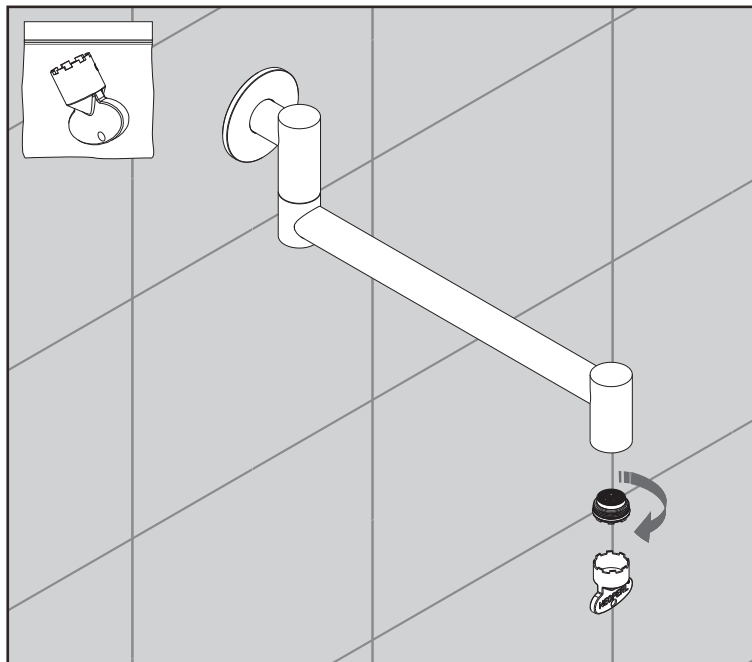

AVVERTENZE TECNICHE

Risciacquare bene le tubazioni prima del montaggio ed evitare sbalzi di pressione fra i raccordi d'acqua fredda e d'acqua calda. In caso di pressioni statiche superiori a 5 bar si raccomanda l'installazione di un riduttore di pressione per evitare danni al prodotto.

TECHNICAL WARNINGS

The pipes have to be rinsed thoroughly before installation. Avoid pressure differences between hot and cold water supply. Use of a pressure reducer when static pressure is higher than 5 bar to avoid damage to the product.

TECHNISCHE WARNUNG

Spülen Sie die Leitungen vor dem Einbau und verhindern Sie Wasserdruckwechsel zwischen kalt und warm Wasserverbindungen. Wenn Wasserdruck größer als 5 bar ist, bitte reduzieren Sie den Systemdruck, um Beschädigung das Produkt zu verhindern.

ADVERTENCIA TÉCNICA

Los tubos tienen que ser enjuagados a fondo antes de la instalación. Evitar grandes diferencias de presión entre las conexiones de agua caliente y fría. En caso de presión estática mayor de 5 bar, se recomienda el uso de un adaptador de presión para evitar daños en el producto.

ADVERTISSEMENTS TECHNIQUES

Rincer les tuyaux avant l'installation. Eviter des grandes différences de pression entre l'eau froide et chaude. En cas de pressions statique de plus de 5 bar, nous vous recommandons d'installer un réducteur de pression pour éviter des dommages à le produit.

AERATORI IN DOTAZIONE / AERATORS INCLUDED

Aeratore montato / Mounted aerator
14 l/min / 3.7 gpm

Aeratore / Aerator
5 l/min / 1.3 gpm

Le portate indicate sono alla pressione consigliata di 3 bar
The indicated flow rates are at the recommended pressure of 3 bar