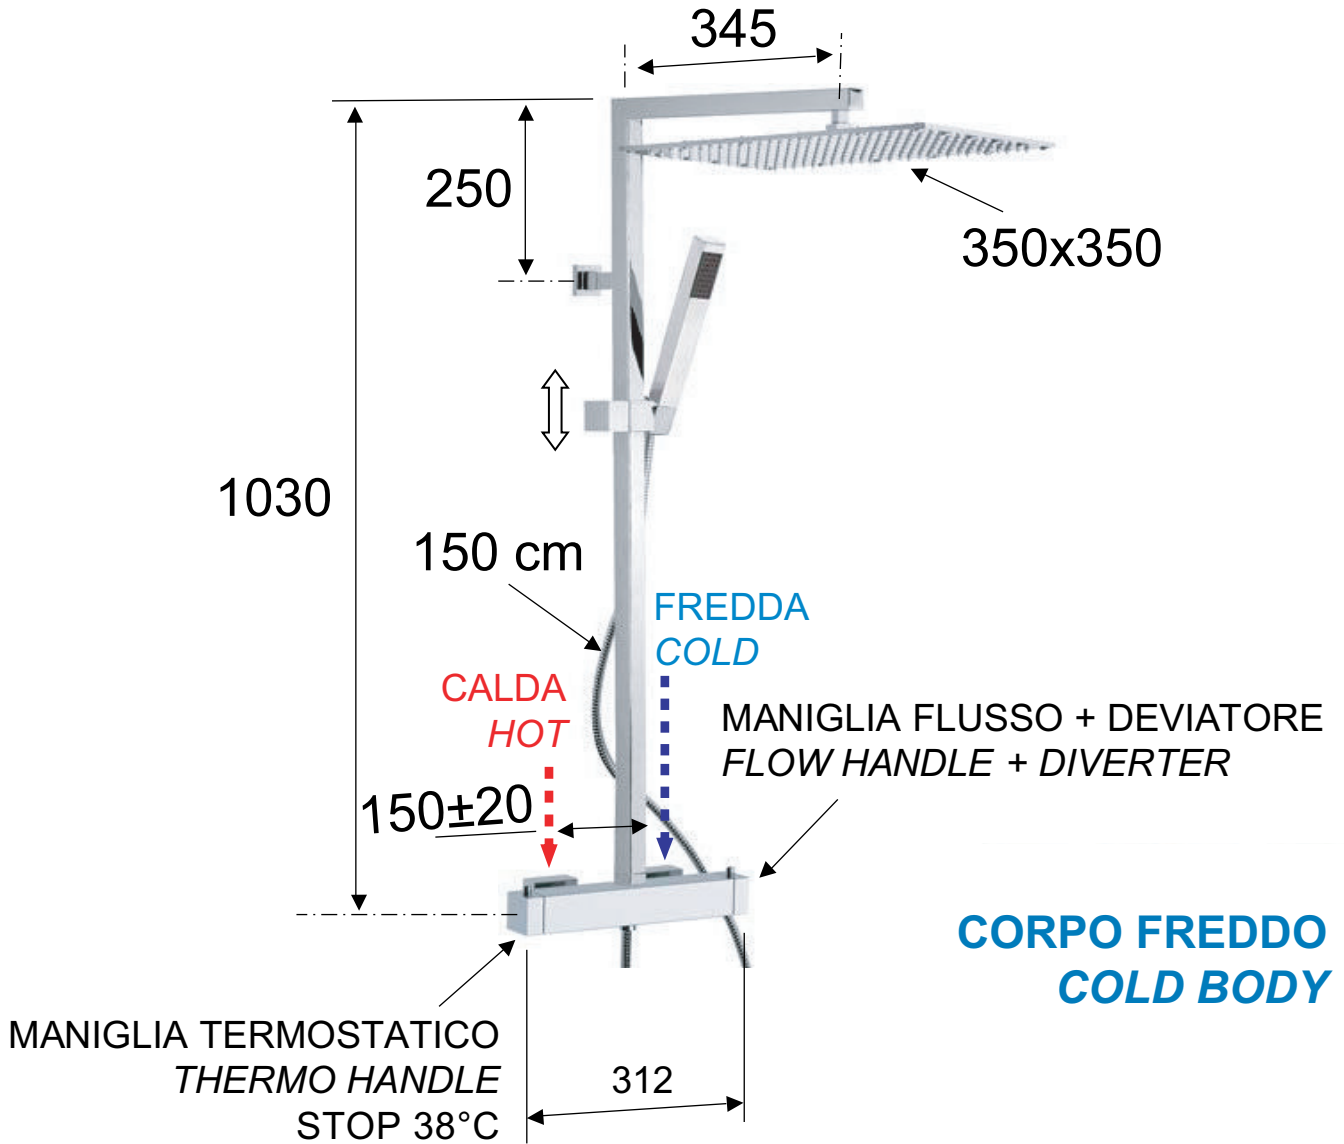

DANIEL

SCHEDA TECNICA TECHNICAL FEATURES

ART. COD.

SKTF636QB

MATERIALI / MATERIALS

OTTONE CROMATO / CHROME PLATED BRASS

CROMATURA / CHROME PLATING

UNI EN 248