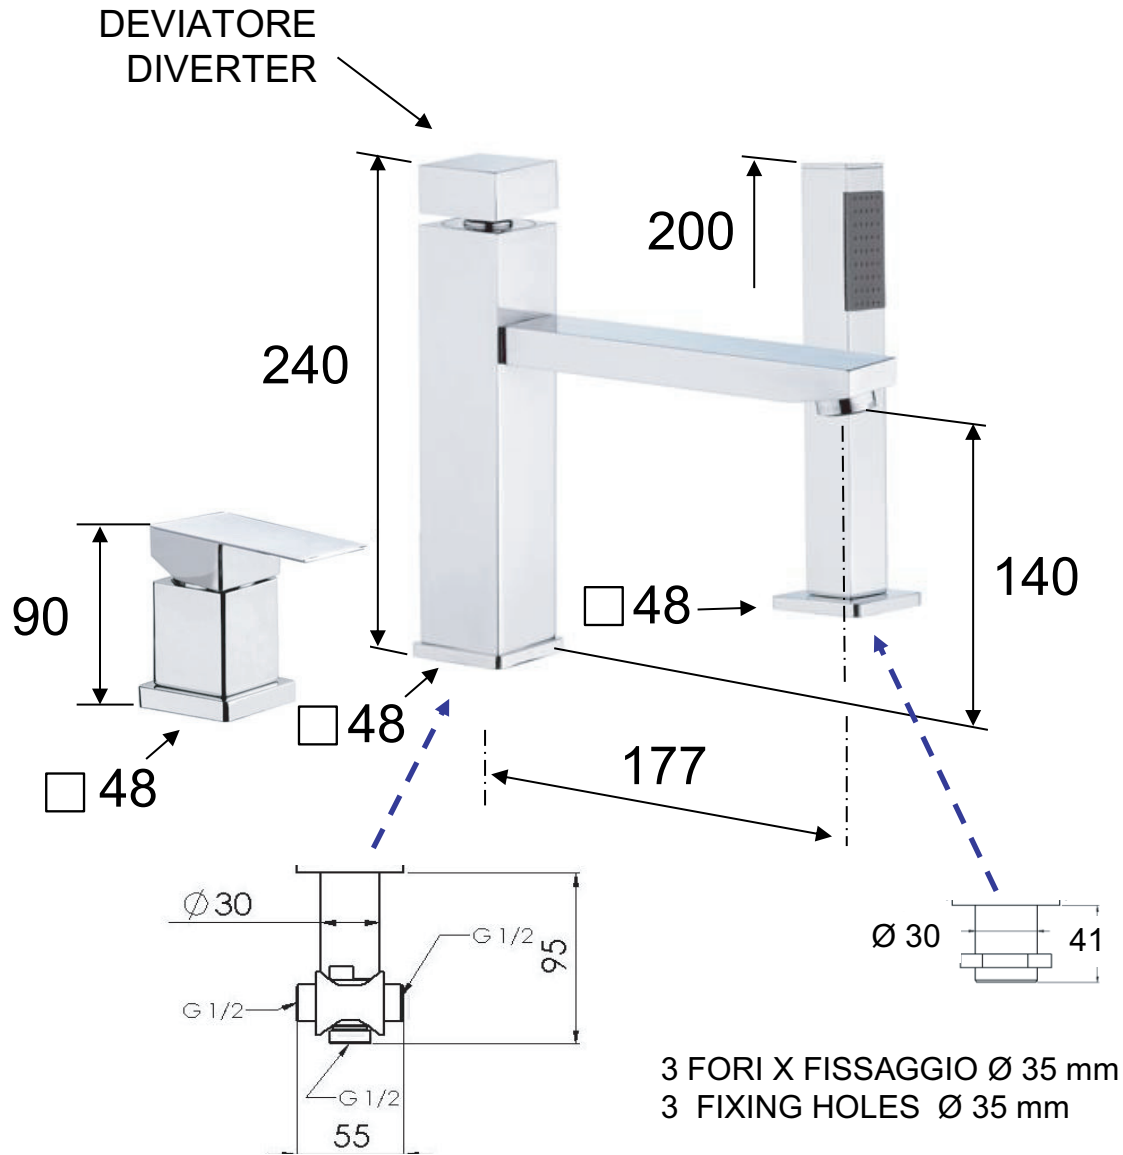

**DANIEL**

SCHEDA TECNICA TECHNICAL FEATURES

ART. COD.

**SK691**

**MATERIALI / MATERIALS**

OTTONE CROMATO / CHROME PLATED BRASS

**CROMATURA / CHROME PLATING**

UNI EN 248