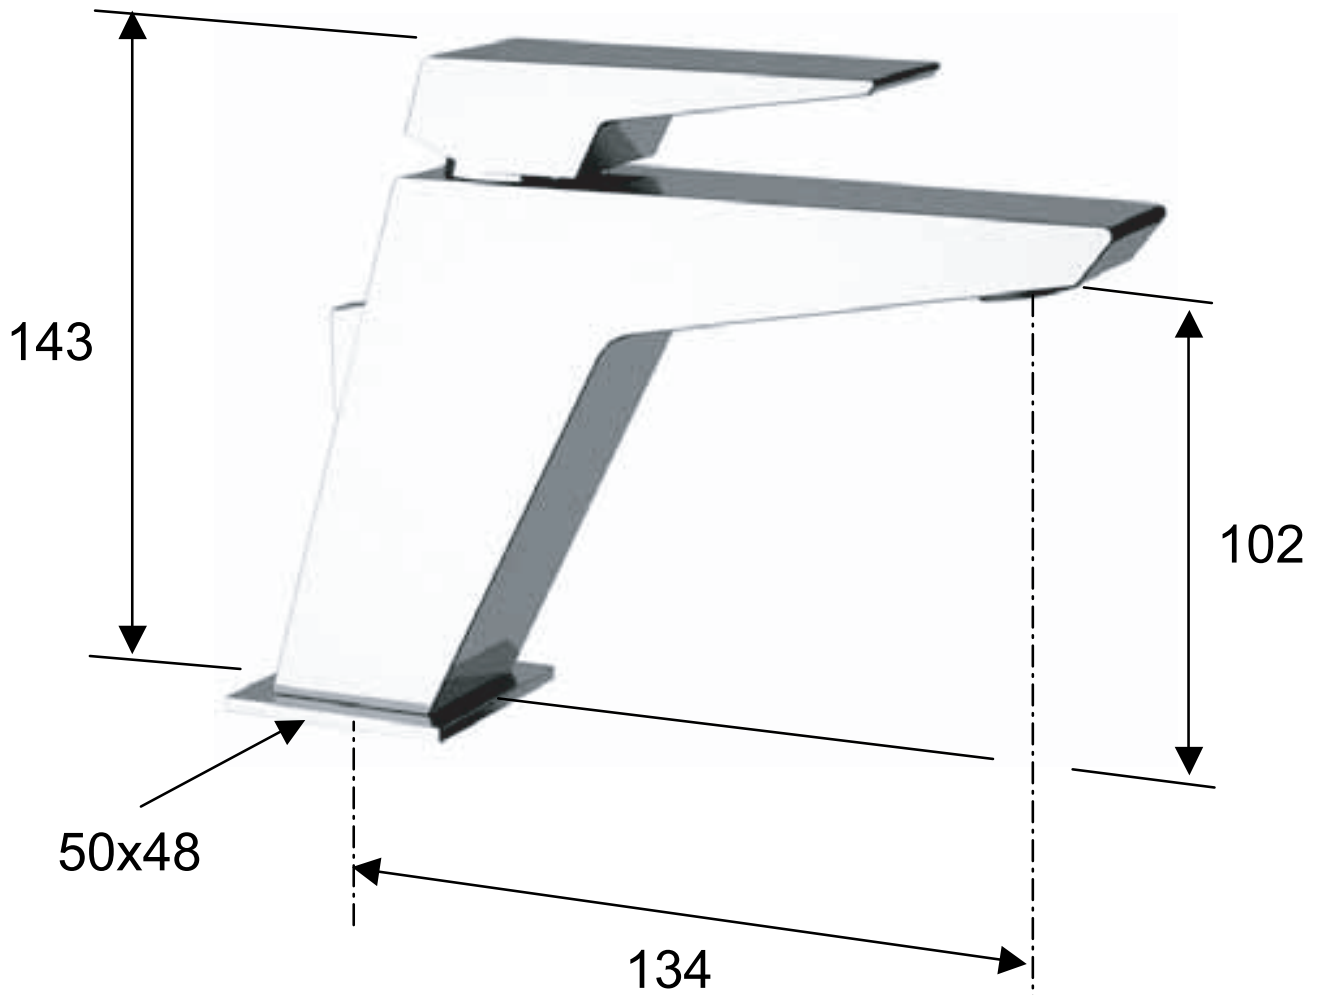

DANIEL

SCHEDA TECNICA TECHNICAL FEATURES

ART. COD.

SP605

MATERIALI / MATERIALS

OTTONE CROMATO / CHROME PLATED BRASS

CROMATURA / CHROME PLATING

UNI EN 248