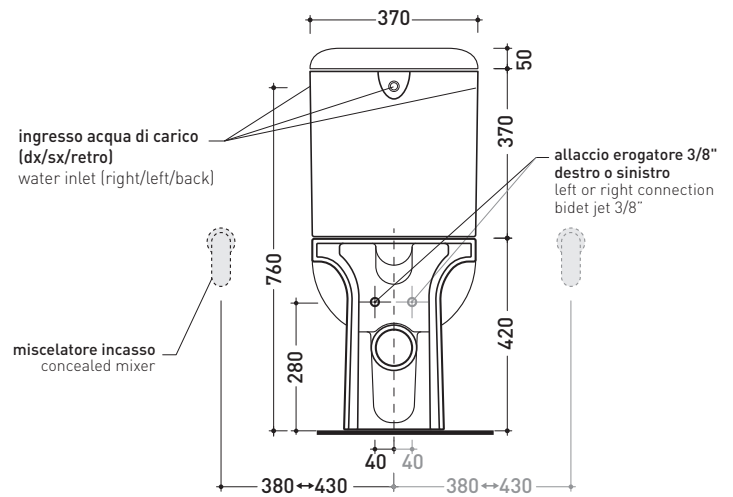

Technical accessories: **Drainage connector for floor trap** (TR39/CON)
Floor fixing kit (9003)
GEBERIT double flushing system (BGMB)

Package dim. wc	Weight 28,5 kg	Pz. Pallet n° 18
Package dim. cistern	Weight 12,5 kg	Pz. Pallet n° 36

vista zenitale / zenital view

dettaglio erogatore / bidet jet detail

sezione longitudinale / section

vista retro / back view

size in mm

april 2015

CERAMIC: glossy finish

matt finish