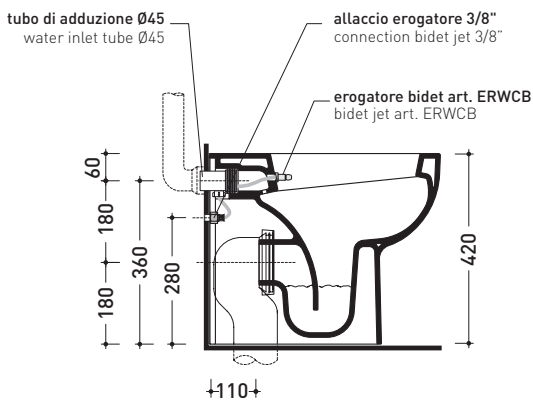

Technical accessories: **Drainage connector for floor trap** (LK/CON)
Floor fixing kit (9003)

Package dim. | Weight **24,5 kg** | Pz. Pallet n° **18**

vista zenitale / zenital view

dettaglio erogatore / bidet jet detail