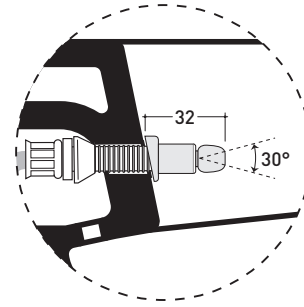

dettaglio erogatore / bidet jet detail