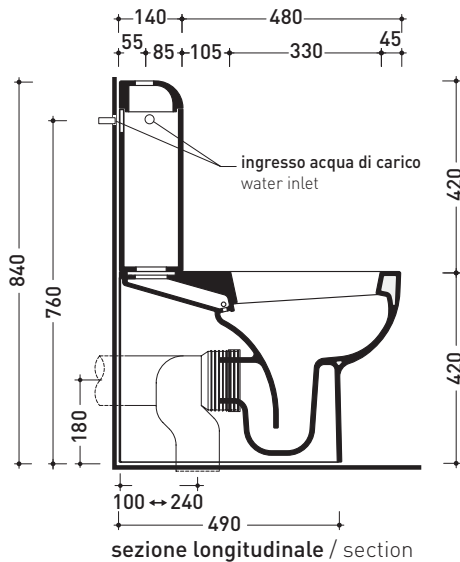

sezione longitudinale / section