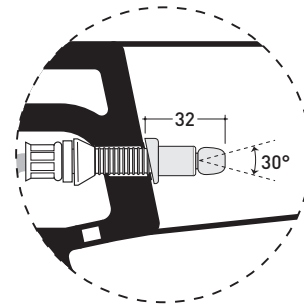

Technical accessories: **Universal fixing bracket for wall hung wc/bidet (41/P)**

Package dim. | Weight **20,5 kg** | Pz. Pallet n° **18**

vista zenitale / zenital view

dettaglio erogatore / bidet jet detail