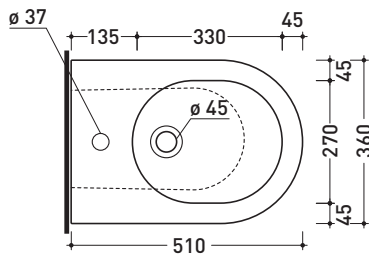

sezione longitudinale / section

vista retro / back view

size in mm

april 2015

CERAMIC: glossy finish

matt finish

COLORS IN ELIMINATION

design **FLAMINIA DESIGN TEAM**

Package dim. | Weight **21 kg** | Pz. Pallet n° **18**

vista zenitale / zenital view

vista laterale / lateral view

sezione longitudinale / section

vista retro / back view

size in mm

april 2015

CERAMIC: glossy finish