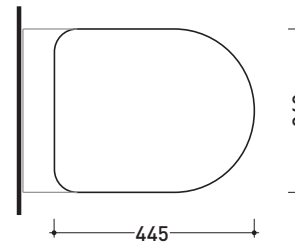

art. QK117
vista zenitale / zenital view