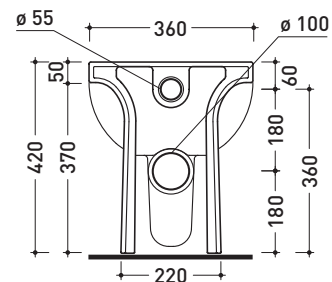

Technical accessories: **Drainage connector for floor trap (LK/CON)**
Floor fixing kit (9003)

Package dim. | Weight **24,5 kg** | Pz. Pallet n° **18**

vista zenitale / zenital view

vista laterale / lateral view

sezione longitudinale / section

vista retro / back view

size in mm

april 2015

CERAMIC: glossy finish

matt finish

COLORS IN ELIMINATION

design **FLAMINIA DESIGN TEAM**

Package dim. | Weight **21 kg** | Pz. Pallet n° **18**

vista zenitale / zenital view

vista laterale / lateral view

sezione longitudinale / section

vista retro / back view

size in mm

april 2015

CERAMIC: glossy finish