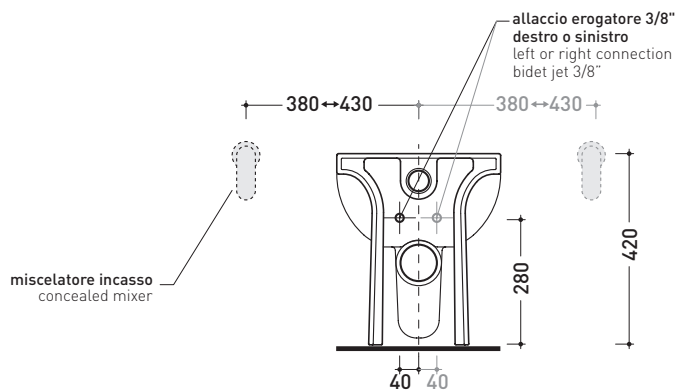

vista retro / back view