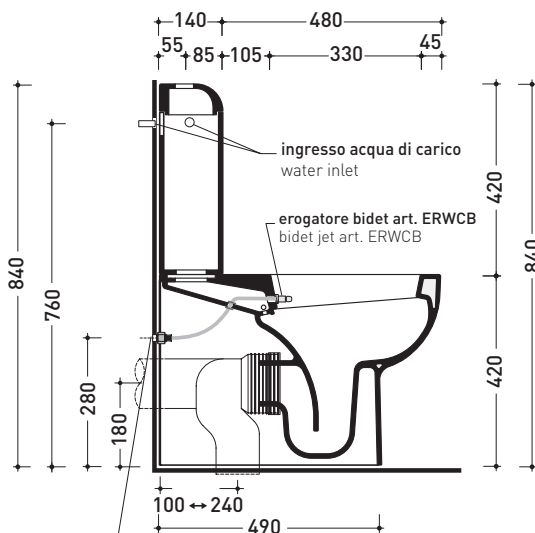

Technical accessories: **Drainage connector for floor trap** (TR39/CON)
Floor fixing kit (9003)
GEBERIT double flushing system (BGMB)

Package dim. wc	Weight 27,5 kg	Pz. Pallet n° 18
-----------------	-----------------------	-------------------------

Technical accessories: **Drainage connector for floor trap** (TR39/CON)
Floor fixing kit (9003)
GEBERIT double flushing system (BGMB)

Package dim. wc	Weight 28,5 kg	Pz. Pallet n° 18
Package dim. cistern	Weight 12,5 kg	Pz. Pallet n° 36

vista zenitale / zenital view

dettaglio erogatore / bidet jet detail

sezione longitudinale / section

vista retro / back view

size in mm

april 2015

CERAMIC: glossy finish

matt finish