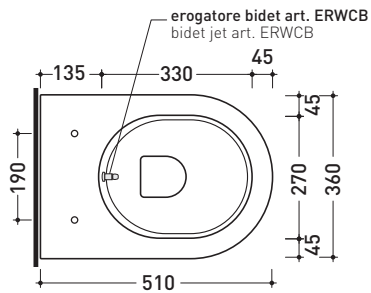

Technical accessories: **Drainage connector for floor trap** (LK/CON)
Floor fixing kit (9003)

Package dim. | Weight **24,5 kg** | Pz. Pallet n° **18**

vista zenitale / zenital view

dettaglio erogatore / bidet jet detail

Package dim. | Weight **21 kg** | Pz. Pallet n° **18**

vista zenitale / zenital view

vista laterale / lateral view

sezione longitudinale / section

vista retro / back view

size in mm

april 2015

CERAMIC: glossy finish