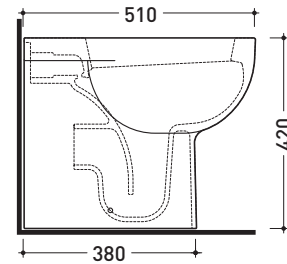

Technical accessories: **Drainage connector for floor trap (LK/CON)**
Floor fixing kit (9003)

Package dim. | Weight **24,5 kg** | Pz. Pallet n° **18**

vista zenitale / zenital view

vista laterale / lateral view