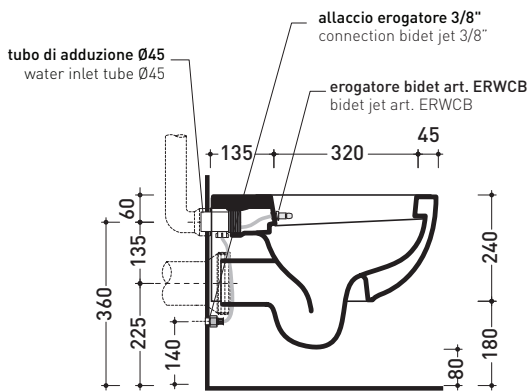

QK118 + ERWCB*

Wall hung wc

* **WARNING:** the hole for the bidet jet must be requested

Complements: **Thermosetting wrapping seat&cover** (QKCW02)
Soft-closing thermosetting wrapping seat&cover (QKCW03)
SLIM thermosetting seat&cover (QKCW04)
SLIM soft-closing thermosetting seat&cover (QKCW05)
 Line accessories: **TWO - HOOP - NOKE' - FOLD**

Technical accessories: **Universal fixing bracket for wall hung wc/bidet (41/P)**

Package dim. | Weight **20,5 kg** | Pz. Pallet n° **18**

vista zenitale / zenital view

dettaglio erogatore / bidet jet detail