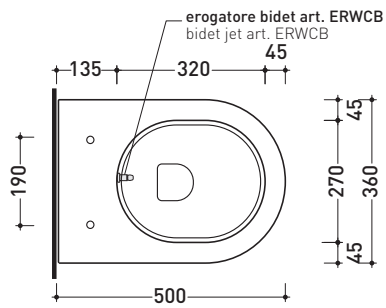

Package dim. | Weight **21 kg** | Pz. Pallet n° **18**

vista zenitale / zenital view

vista laterale / lateral view

sezione longitudinale / section

vista retro / back view

size in mm

april 2015

CERAMIC: glossy finish

Technical accessories: **Universal fixing bracket for wall hung wc/bidet** [41/P]

Package dim. | Weight **20,5 kg** | Pz. Pallet n° **18**

vista zenitale / zenital view

vista laterale / lateral view

sezione longitudinale / section

QK118 + ERWCB*

Wall hung wc

* **WARNING:** the hole for the bidet jet must be requested

Complements: **Thermosetting wrapping seat&cover** (QKCW02)
Soft-closing thermosetting wrapping seat&cover (QKCW03)
SLIM thermosetting seat&cover (QKCW04)
SLIM soft-closing thermosetting seat&cover (QKCW05)
 Line accessories: **TWO - HOOP - NOKE' - FOLD**

Technical accessories: **Universal fixing bracket for wall hung wc/bidet (41/P)**

Package dim. | Weight **20,5 kg** | Pz. Pallet n° **18**

vista zenitale / zenital view

dettaglio erogatore / bidet jet detail