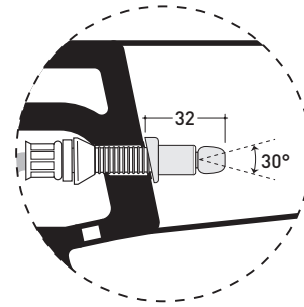

dettaglio erogatore / bidet jet detail