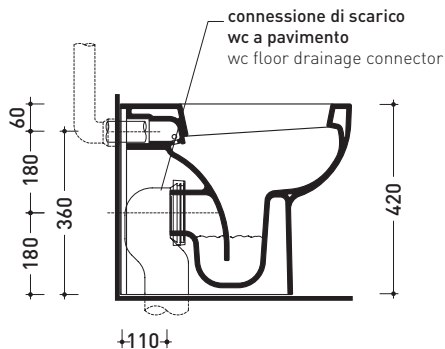

Technical accessories: **Drainage connector for floor trap (LK/CON)**
Floor fixing kit (9003)

Package dim. | Weight **24,5 kg** | Pz. Pallet n° **18**

vista zenitale / zenital view

vista laterale / lateral view