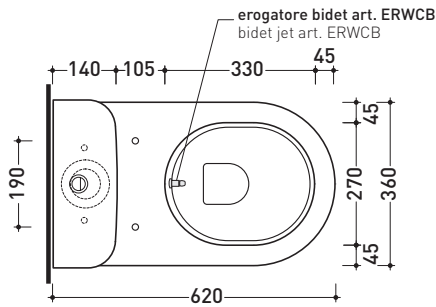

QK116 + QK39 + ERWCB*

Monoblock wc with s/p trap + cistern to suit monoblock wc
* WARNING: the hole for the bidet jet must be requested

Complements: **Thermosetting wrapping seat&cover** (QKCW02)
Soft-closing thermosetting wrapping seat&cover (QKCW03)
SLIM thermosetting seat&cover (QKCW04)
SLIM soft-closing thermosetting seat&cover (QKCW05)
Line accessories: TWO - HOOP - NOKE' - FOLD

Technical accessories: **Drainage connector for floor trap** (TR39/CON)
Floor fixing kit (9003)
GEBERIT double flushing system (BGMB)

Package dim. wc	Weight 28,5 kg	Pz. Pallet n° 18
Package dim. cistern	Weight 12,5 kg	Pz. Pallet n° 36

vista zenitale / zenital view