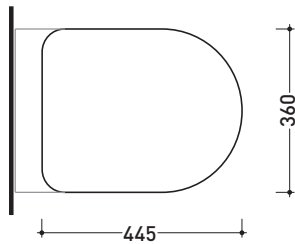

design **FLAMINIA DESIGN TEAM**

2011

QKCW03

Soft-closing thermosetting wrapping seat&cover with quick-release hinges

Complements: **Wc Quick** (QK117)
Wall hung wc Quick (QK118)
Wall hung wc App / MiniApp (AP118 - AP119)
Wall hung wc "goclean" App / MiniApp (AP118G - AP119G)
Monoblock wc Quick (QK116)

Package dim. **47 x 39 x 5 cm** | Weight **3,5 kg** | Pz. Pallet n° -

art. QK118
vista zenitale / zenital view