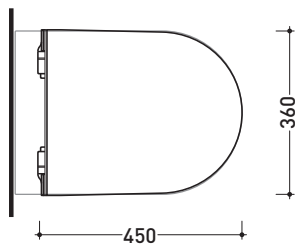

Package dim. **47 x 39 x 5 cm** | Weight **3,5 kg** | Pz. Pallet n° -

art. QK118
vista zenitale / zenital view

art. QK117
vista zenitale / zenital view

vista laterale / lateral view

vista laterale / lateral view

art. QK118
vista zenitale / zenital view

art. QK117
vista zenitale / zenital view

vista laterale / lateral view

vista laterale / lateral view

size in mm

april 2015

THERMOSETTING: glossy finish

matt finish

Package dim. **47 x 39 x 7 cm** | Weight **2,9 kg** | Pz. Pallet n° -

art. QK118
vista zenitale / zenital view

art. QK117
vista zenitale / zenital view

vista laterale / lateral view

vista laterale / lateral view