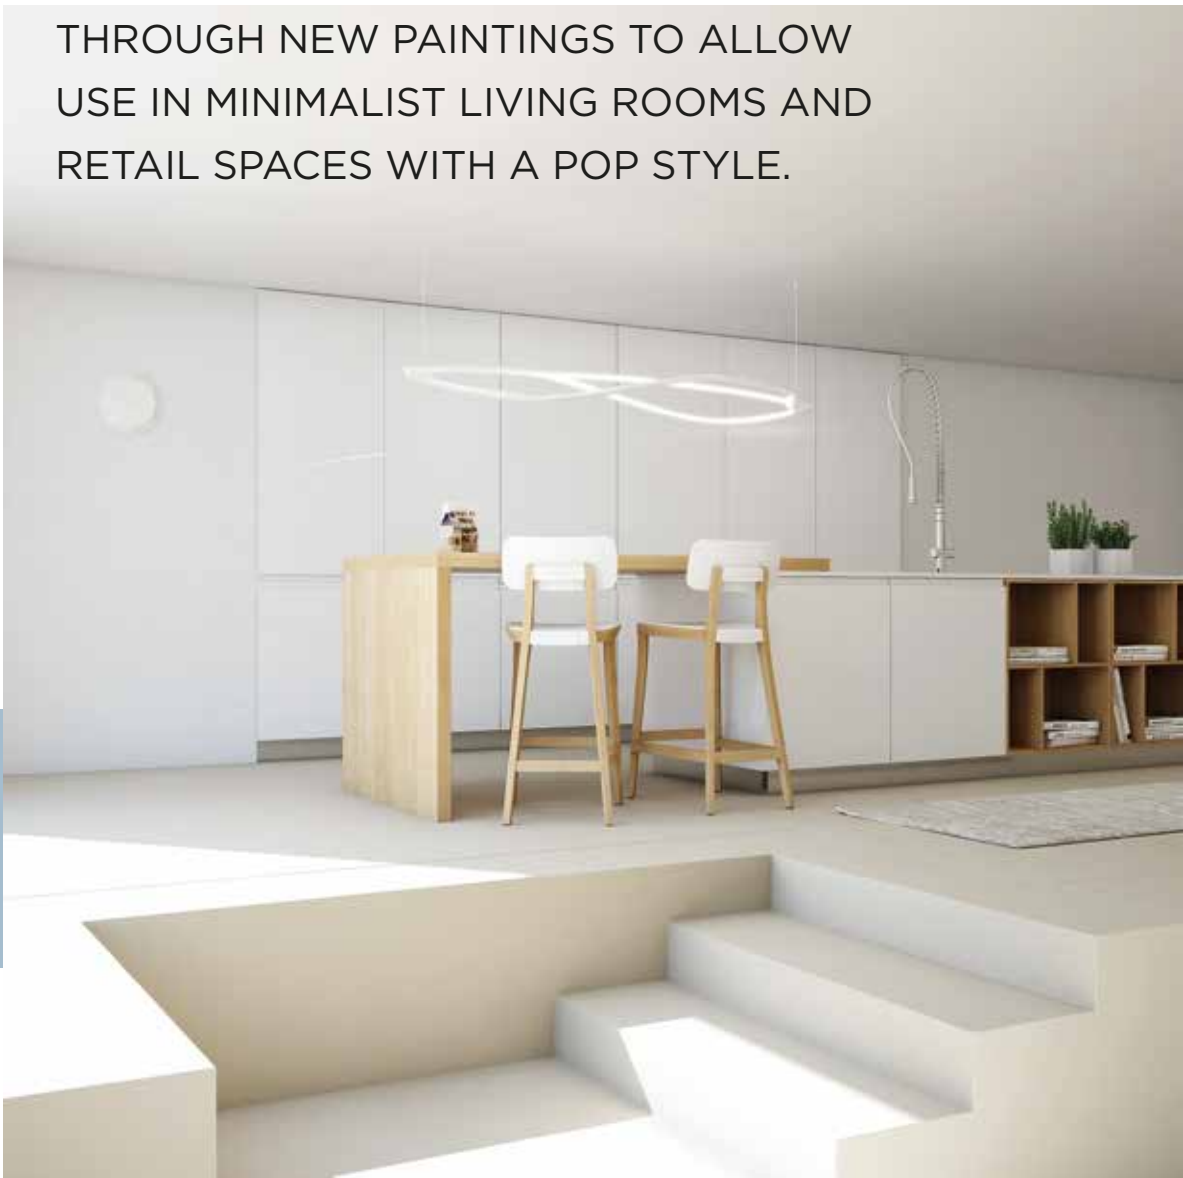

# PORTA VENEZIA

DESIGN:  
DORIGO DESIGN

SOLID BEECH WOOD FRAME  
WITH POLYPROPYLENE SEAT AND  
BACKREST. AVAILABLE VERSIONS  
WITH ONLY SEAT OR SEAT AND  
BACK UPHOLSTERED IN LEATHER,  
ECO-LEATHER OR FABRIC.

— THE CONCEPT OF THIS CHAIR ORIGINALLY DESIGNED TO BE USED IN BARS AND CAFÉS IS GIVEN A BRAND NEW LOOK THROUGH NEW PAINTINGS TO ALLOW USE IN MINIMALIST LIVING ROOMS AND RETAIL SPACES WITH A POP STYLE.