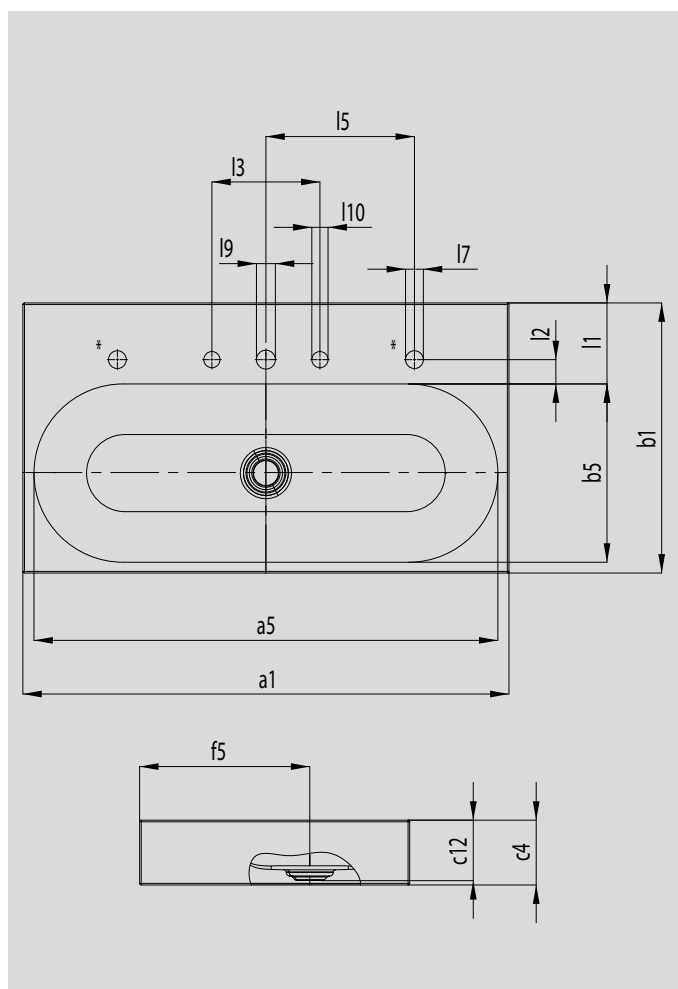

CENTRO COUNTERTOP WASHBASIN

(HEIGHT OF RIM 120 MM)

- fusion of minimalism and simple elegance
- luxurious look - integrates perfectly both in modern and traditional bathroom settings
- circle taken as the basic shape echoes in the perfectly integrated enamelled waste
- washbasin surround with ample space for individual accessories
- matching counterpart to the Centro bath
- designed by Anke Salomon

Similar illustrations

* Control knob holes for CLOU waste and overflow system with cable operated pop-up waste and deck mounted control knob, optionally left or right

Model No.		3057	3058
External length	a1	600	900 mm
Internal length	a5	559	859 mm
External width	b1	500	500 mm
Internal width	b5	330	330 mm
Height of rim	c4	120	120 mm
Distance basin surface to bottom edge of waste hole	c12	112	112 mm
Distance outer edge to centre of waste hole	f5	315	315 mm
Depth of tap deck	l1	150	150 mm
Distance tap holes to edge	l2	45	45 mm
Distance of tap holes	l3	200	200 mm
Distance of tap hole to centre of control knob hole	l5	250	275 mm
Diameter of control knob hole	l7	33	33 mm
Diameter of centre tap hole	l9	35	35 mm
Diameter of outside tap holes (3 tap holes only)	l10	30	30 mm
Weight of the enamelled washbasin in kg		13	17,7