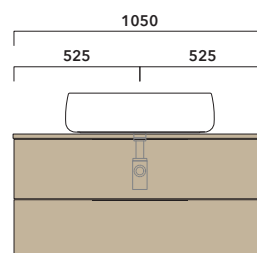

Volo 52 art. **VL52L**

Volo 66 art. **VL66L**

INDICATIONS FOR THE REALIZATION OF COMPOSITIONS

Taking care to the difference between **VANITY** or **WALL HUNG UNITS**:

- The drawer and the back of **VANITY UNIT** are cutted to permit the siphon installation.
- **WALL HUNG UNIT** are completely closed.

WARNING:

THE BASIN IS ALWAYS IN THE CENTRE OF THE WALL HUNG VANITY UNIT

WARNING:

TOP IS NOT INCLUDED

Vanity units are suitable for **COUNTERTOP BASIN** only (NOT for recessed, semi-inset or undercounter ones).