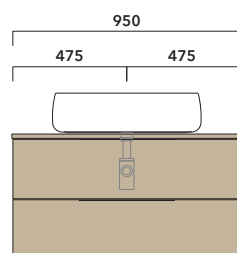

Vanity units are suitable for **COUNTERTOP BASIN** only (NOT for recessed, semi-inset or undercounter ones).