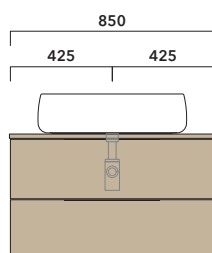

Volo 52 art. **VL52L**

Volo 66 art. **VL66L**

INDICATIONS FOR THE REALIZATION OF COMPOSITIONS

Taking care to the difference between **VANITY** or **WALL HUNG UNITS**:

- The drawer and the back of **VANITY UNIT** are cutted to permit the siphon installation.
- **WALL HUNG UNIT** are completely closed.

WARNING:

THE BASIN IS ALWAYS IN THE CENTRE OF THE WALL HUNG VANITY UNIT

WARNING:

TOP IS NOT INCLUDED

Vanity units are suitable for **COUNTERTOP BASIN** only (NOT for recessed, semi-inset or undercounter ones).