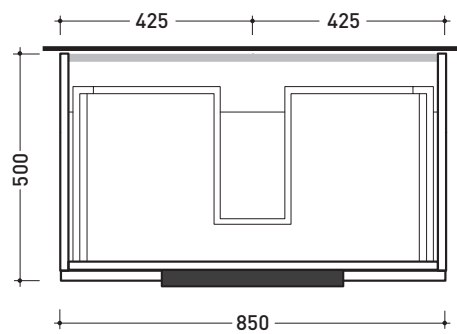

Mirrors line: SIMPLE, MAKE-UP

Technical accessories:

Chrome space saving basin siphon

Package dim.

Weight **18,5 kg**

Pz. Pallet n° -

CE

vista zenitale / zenital view