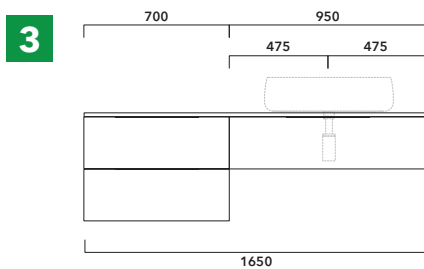

3 | depth cm 50:
n.1 **BX425** + n. 1 **BX995** + **BXPR51** cm 165