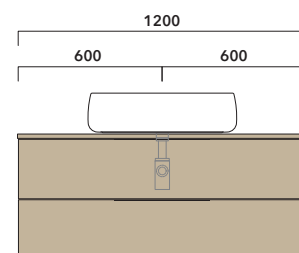

Volo 52 art. **VL52L**

Volo 66 art. **VL66L**

INDICATIONS FOR THE REALIZATION OF COMPOSITIONS

Taking care to the difference between **VANITY** or **WALL HUNG UNITS**:

- The drawer and the back of **VANITY UNIT** are cutted to permit the siphon installation.
- **WALL HUNG UNIT** are completely closed.

WARNING:

THE BASIN IS ALWAYS IN THE CENTRE OF THE WALL HUNG VANITY UNIT

WARNING:

TOP IS NOT INCLUDED

Vanity units are suitable for **COUNTERTOP BASIN** only (NOT for recessed, semi-inset or undercounter ones).