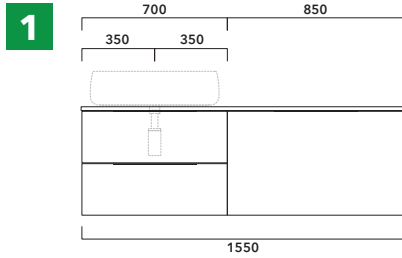

EXAMPLES OF COMPOSITIONS

1 | depth cm 50:
n.1 **BX809** + n.1 **BX427** + **BXPR51** cm 155