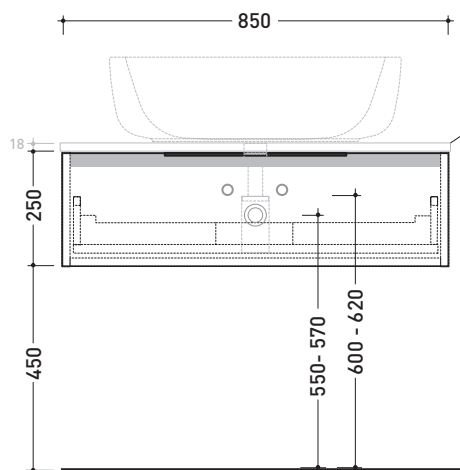

vista frontale / frontal view

TOP ESCLUSO
TOP NOT INCLUDED