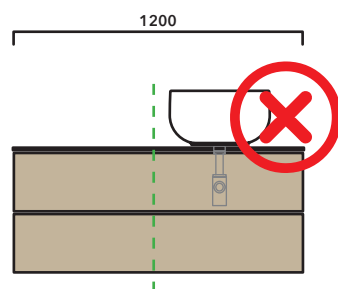

Volo 52 art. **VL52L**

Volo 66 art. **VL66L**

INDICATIONS FOR THE REALIZATION OF COMPOSITIONS

Taking care to the difference between **VANITY** or **WALL HUNG UNITS**:

- The drawer and the back of **VANITY UNIT** are cutted to permit the siphon installation.
- **WALL HUNG UNIT** are completely closed.

WARNING:

THE BASIN IS ALWAYS IN THE CENTRE OF THE WALL HUNG VANITY UNIT

WARNING:

TOP IS NOT INCLUDED

Vanity units are suitable for **COUNTERTOP BASIN** only (NOT for recessed, semi-inset or undercounter ones).