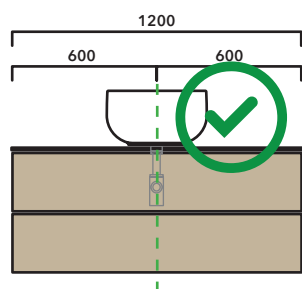

Volo 52 art. **VL52L**

Volo 66 art. **VL66L**

INDICATIONS FOR THE REALIZATION OF COMPOSITIONS

Taking care to the difference between **VANITY** or **WALL HUNG UNITS**:

- The drawer and the back of **VANITY UNIT** are cutted to permit the siphon installation.
- **WALL HUNG UNIT** are completely closed.

WARNING:

THE BASIN IS ALWAYS IN THE CENTRE OF THE WALL HUNG VANITY UNIT

WARNING:

TOP IS NOT INCLUDED

Vanity units are suitable for **COUNTERTOP BASIN** only (NOT for recessed, semi-inset or undercounter ones).