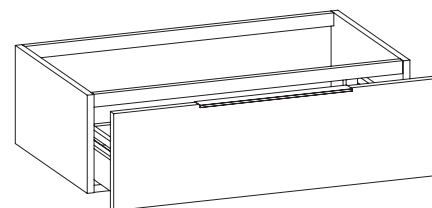

Mirrors line: SIMPLE, MAKE-UP

Technical accessories:

Chrome space saving basin siphon

Package dim.

Weight **18,5 kg**

Pz. Pallet n° -

CE

vista zenitale / zenital view