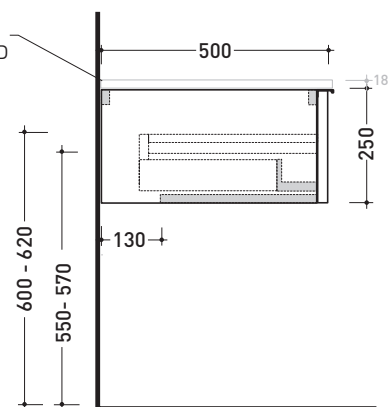

Technical accessories: **Chrome space saving basin siphon**

Package dim. | Weight **21 kg** | Pz. Pallet n° -

vista zenitale / zenital view

assonometria / axonometry

vista frontale / frontal view

TOP ESCLUSO
TOP NOT INCLUDED

sezione longitudinale / section

sizes in mm

WOOD: finish

OK Arly OJ Bianco OJ Grigio OJ Canapa

<http://www.ceramicaflaminia.it/en/products/342-box>

©ceramicaflaminiaspa - All rights reserved. Unauthorized copying, publication, reproduction as well as partial reproduction are prohibited