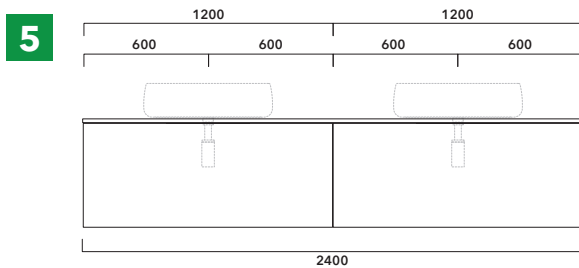

5 | depth cm 50:
n.2 **BX945** + **BXPR51** cm 240