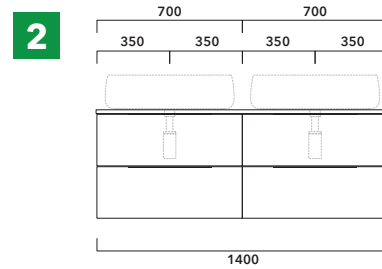

2 | depth cm 50:
n.2 **BX809** + **BXPR51** cm 140