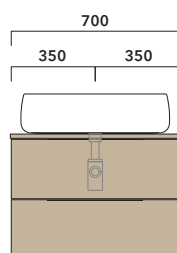

Pass 62 art. **PS62L**

Pass 65 art. **PS65AT**

Pass 72 art. **PS72L**

Roll 44 art. **RL44L**

Roll 56 art. **RL56L**

Saltodacqua art. **SD42L**

Step art. **SE412**

Void 60 art. **VD60L**

Volo 52 art. **VL52L**

Volo 66 art. **VL66L**

INDICATIONS FOR THE REALIZATION OF COMPOSITIONS

Taking care to the difference between **VANITY** or **WALL HUNG UNITS**:

- The drawer and the back of **VANITY UNIT** are cutted to permit the siphon installation.
- **WALL HUNG UNIT** are completely closed.

WARNING:

THE BASIN IS ALWAYS IN THE CENTRE OF THE WALL HUNG VANITY UNIT

WARNING:

TOP IS NOT INCLUDED

Vanity units are suitable for **COUNTERTOP BASIN** only (NOT for recessed, semi-inset or undercounter ones).