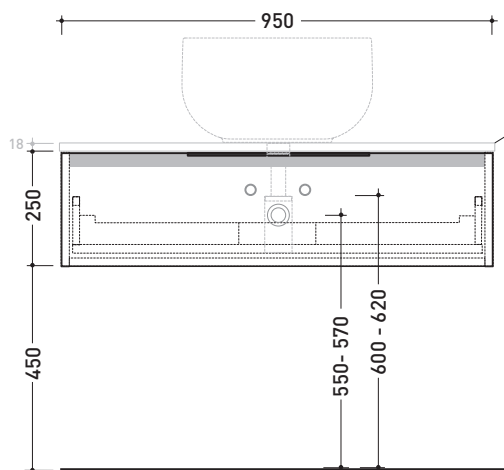

Technical accessories: **Chrome space saving basin siphon**

Package dim. | Weight **21 kg** | Pz. Pallet n° -

vista zenitale / zenital view

assonometria / axonometry

vista frontale / frontal view

TOP ESCLUSO
TOP NOT INCLUDED

sezione longitudinale / section

sizes in mm

WOOD: finish

OK Arly OJ Bianco OJ Grigio OJ Canapa

<http://www.ceramicaflaminia.it/en/products/342-box>

©ceramicaflaminiaspa - All rights reserved. Unauthorized copying, publication, reproduction as well as partial reproduction are prohibited