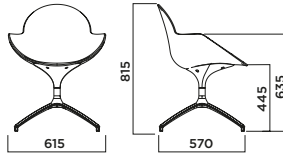

COOKIE SWIVEL

RIVESTIMENTO
Upholstery

IMPILABILITÀ
Stackability

ESTERNO
Outdoor