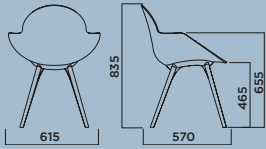

COOKIE

COOKIE

DESIGN:
STUDIO ZETASS

POLYPROPYLENE SHELL
MATCHED WITH NATURAL
SOLID BEECH LEGS AND
ALUMINIUM SUPPORT

COOKIE

An intriguing, sinuous, and essential design. Cookie is an elegant and comfortable low chair, made up of a polypropylene shell which can be fitted with different bases: swivel aluminium base (fixed or with castors) or wooden legs.