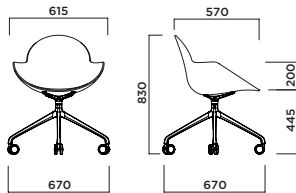

COOKIE 4 STAR SWIVEL BASE WITH CASTORS UPHOLSTERED