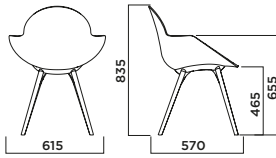

COOKIE WOODEN LEGS