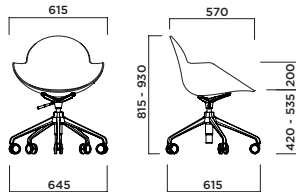

COOKIE 5 STAR UPDOWN UPHOLSTERED