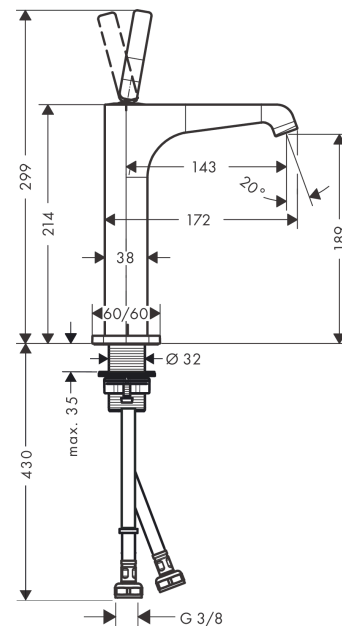

### product features

- consists of: single lever basin mixer, waste set
- ComfortZone 190
- projection 143 mm
- laminar spray
- flow rate at 3 bar: 5 l/min
- joystick ceramic cartridge
- suitable for continuous flow water heaters
- non-closing waste set
- connection dimension: DN15

## Scale drawing

**AXOR Citterio E**  
**Single lever basin mixer 190 for washbowls with waste set**  
 Surfaces: **Chrome** Article Number: **36103000**

## Spare part list

Year of production: >11/14

Pos.	Description	Article Number	PC	PU
1	escutcheon	92188000	0	1
2	O-ring 30x1,5	98433000	0	1
3	handle	92189000	0	1
4	hollow set screw M6x6	97660000	0	1
5	nut	95667000	0	1
6	cartridge, assy	96339000	0	1
7	O-ring 21,95x1,78	95169000	0	1
8	adapter for cartridge	95289000	0	1
9	O-ring 26x2	98147000	0	1
10	aerator laminar M16,5x1 (5 l/min)	95382000	0	1
11	special tool	98987000	0	1
12	escutcheon	92190000	0	1
13	fixing set (Ø 32)	13961000	0	1
14	lever collar	97548000	0	1
15	connection hose 900 mm M8x0,75 G3/8	96316000	0	1
16	O-ring 7x1,5	98422000	0	1
17	sealing set	95581000	0	1
a	fixation extension 35 mm	13898000	0	1
b	pop up waste	50001000	0	1
c	plug	92313000	0	1