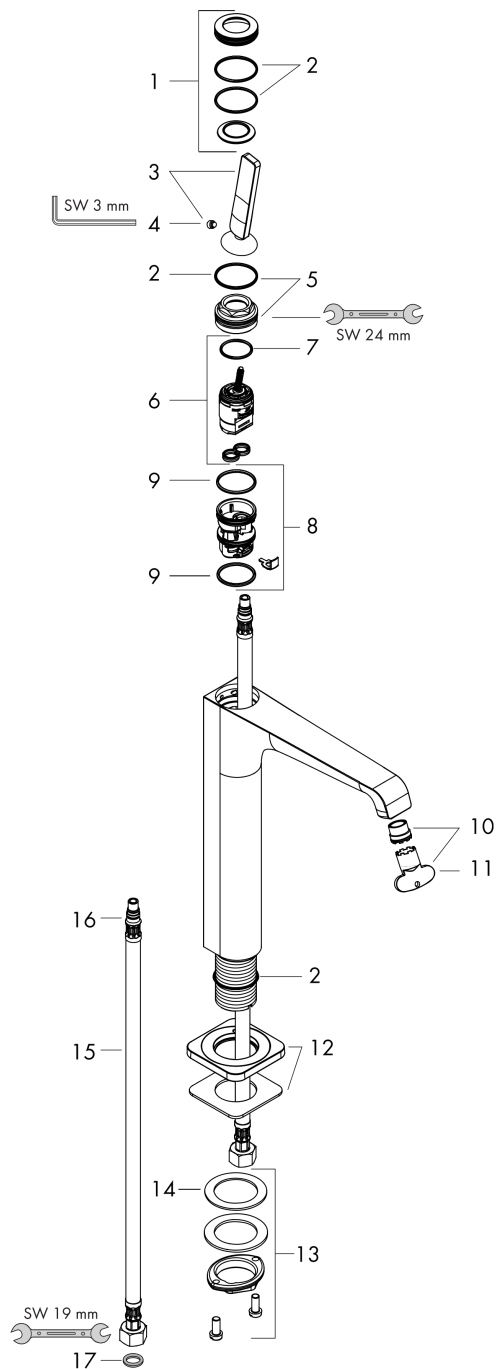

## Scale drawing

**AXOR Citterio E**  
**Single lever basin mixer 190 for washbowls with waste set**  
 Surfaces: **Chrome** Article Number: **36103000**

## Flowchart

**AXOR Citterio E**  
**Single lever basin mixer 190 for washbowls with waste set**  
 Surfaces: **Chrome** Article Number: **36103000**

## Exploded Drawing

Year of production: >11/14

**AXOR Citterio E**  
**Single lever basin mixer 190 for washbowls with waste set**  
 Surfaces: **Chrome** Article Number: **36103000**

## Spare part list

Year of production: >11/14

Pos.	Description	Article Number	PC	PU
1	escutcheon	92188000	0	1
2	O-ring 30x1,5	98433000	0	1
3	handle	92189000	0	1
4	hollow set screw M6x6	97660000	0	1
5	nut	95667000	0	1
6	cartridge, assy	96339000	0	1
7	O-ring 21,95x1,78	95169000	0	1
8	adapter for cartridge	95289000	0	1
9	O-ring 26x2	98147000	0	1
10	aerator laminar M16,5x1 (5 l/min)	95382000	0	1
11	special tool	98987000	0	1
12	escutcheon	92190000	0	1
13	fixing set (Ø 32)	13961000	0	1
14	lever collar	97548000	0	1
15	connection hose 900 mm M8x0,75 G3/8	96316000	0	1
16	O-ring 7x1,5	98422000	0	1
17	sealing set	95581000	0	1
a	fixation extension 35 mm	13898000	0	1
b	pop up waste	50001000	0	1
c	plug	92313000	0	1