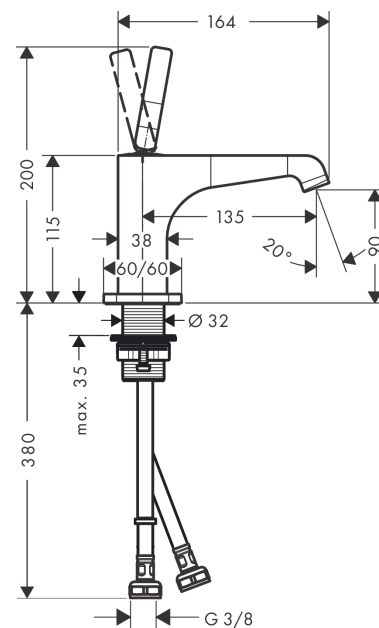

AXOR Citterio E
Single lever basin mixer 90 for hand washbasins with waste set
 Surfaces: **Chrome** Article Number: **36102000**

Description

product features

- consists of: single lever basin mixer, waste set
- ComfortZone 90
- projection 135 mm
- laminar spray
- flow rate at 3 bar: 5 l/min
- joystick ceramic cartridge
- suitable for continuous flow water heaters
- non-closing waste set
- connection dimension: DN15

Technology

Design awards

Product image

Scale drawing

AXOR Citterio E
Single lever basin mixer 90 for hand washbasins with waste set
 Surfaces: **Chrome** Article Number: **36102000**

Flowchart

AXOR Citterio E
Single lever basin mixer 90 for hand washbasins with waste set
 Surfaces: **Chrome** Article Number: **36102000**

Exploded Drawing

Year of production: >11/14

AXOR Citterio E
Single lever basin mixer 90 for hand washbasins with waste set
 Surfaces: **Chrome** Article Number: **36102000**

Spare part list

Year of production: >11/14

Pos.	Description	Article Number	PC	PU
1	escutcheon	92188000	0	1
2	O-ring 30x1,5	98433000	0	1
3	handle	92189000	0	1
4	hollow set screw M6x6	97660000	0	1
5	nut	95667000	0	1
6	cartridge, assy	96339000	0	1
7	O-ring 21,95x1,78	95169000	0	1
8	adapter for cartridge	95289000	0	1
9	O-ring 26x2	98147000	0	1
10	aerator laminar M16,5x1 (5 l/min)	95382000	0	1
11	special tool	98987000	0	1
12	escutcheon	92190000	0	1
13	fixing set (Ø 32)	13961000	0	1
14	lever collar	97548000	0	1
15	connection hose 450 mm M8x0,75 G3/8	97206000	0	1
16	O-ring 7x1,5	98422000	0	1
17	sealing set	95581000	0	1
a	pop up waste	50001000	0	1
b	plug	92313000	0	1
c	fixation extension 35 mm	13898000	0	1