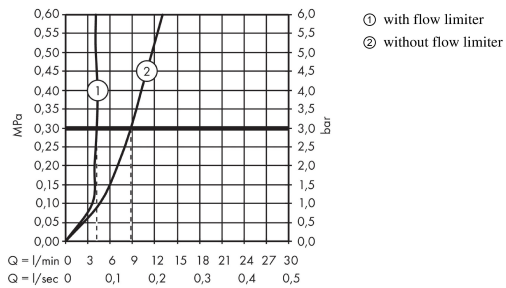

AXOR Citterio E
Single lever basin mixer 90 for hand washbasins with waste set
 Surfaces: **Chrome** Article Number: **36102000**

Description

product features

- consists of: single lever basin mixer, waste set
- ComfortZone 90
- projection 135 mm
- laminar spray
- flow rate at 3 bar: 5 l/min
- joystick ceramic cartridge
- suitable for continuous flow water heaters
- non-closing waste set
- connection dimension: DN15

Technology

Design awards

Product image

Scale drawing

AXOR Citterio E
Single lever basin mixer 90 for hand washbasins with waste set
 Surfaces: **Chrome** Article Number: **36102000**

Flowchart

AXOR Citterio E
Single lever basin mixer 90 for hand washbasins with waste set
 Surfaces: **Chrome** Article Number: **36102000**