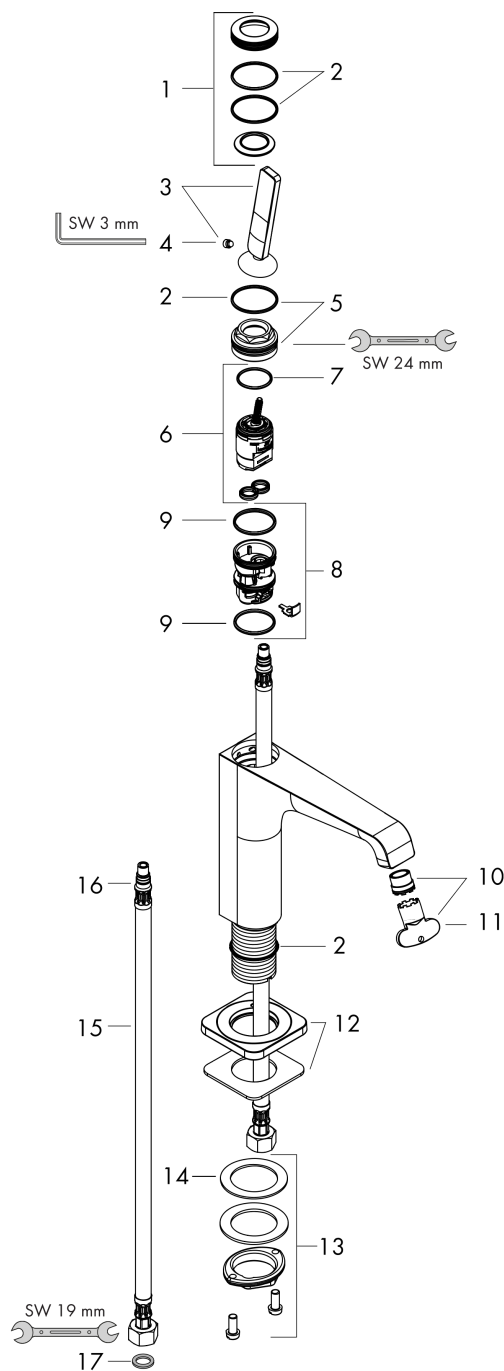

AXOR Citterio E
Single lever basin mixer 90 for hand washbasins with waste set
 Surfaces: **Chrome** Article Number: **36102000**

Description

product features

- consists of: single lever basin mixer, waste set
- ComfortZone 90
- projection 135 mm
- laminar spray
- flow rate at 3 bar: 5 l/min
- joystick ceramic cartridge
- suitable for continuous flow water heaters
- non-closing waste set
- connection dimension: DN15

Technology

Design awards

Product image

Scale drawing

AXOR Citterio E
Single lever basin mixer 90 for hand washbasins with waste set
 Surfaces: **Chrome** Article Number: **36102000**

Flowchart

AXOR Citterio E
Single lever basin mixer 90 for hand washbasins with waste set
 Surfaces: **Chrome** Article Number: **36102000**

Exploded Drawing

Year of production: >11/14

AXOR Citterio E
Single lever basin mixer 90 for hand washbasins with waste set
 Surfaces: **Chrome** Article Number: **36102000**

Spare part list

Year of production: >11/14

Pos.	Description	Article Number	PC	PU
1	escutcheon	92188000	0	1
2	O-ring 30x1,5	98433000	0	1
3	handle	92189000	0	1
4	hollow set screw M6x6	97660000	0	1
5	nut	95667000	0	1
6	cartridge, assy	96339000	0	1
7	O-ring 21,95x1,78	95169000	0	1
8	adapter for cartridge	95289000	0	1
9	O-ring 26x2	98147000	0	1
10	aerator laminar M16,5x1 (5 l/min)	95382000	0	1
11	special tool	98987000	0	1
12	escutcheon	92190000	0	1
13	fixing set (Ø 32)	13961000	0	1
14	lever collar	97548000	0	1
15	connection hose 450 mm M8x0,75 G3/8	97206000	0	1
16	O-ring 7x1,5	98422000	0	1
17	sealing set	95581000	0	1
a	pop up waste	50001000	0	1
b	plug	92313000	0	1
c	fixation extension 35 mm	13898000	0	1