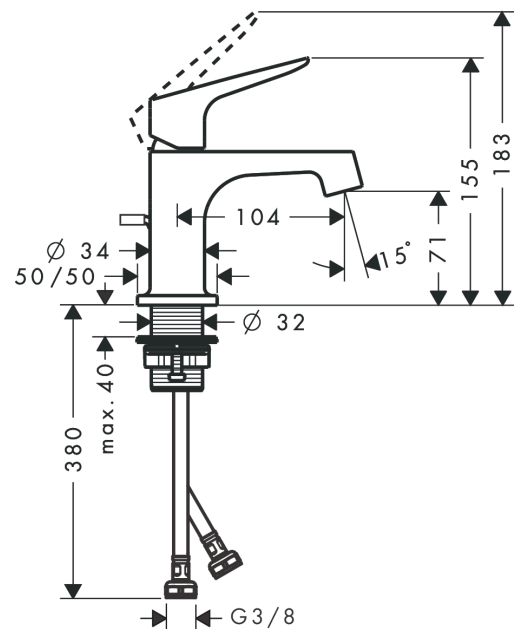

AXOR Citterio M
Single lever basin mixer 70 for hand washbasins with pop-up waste set
 Surfaces: **Chrome** Article Number: **34016000**

Description

product features

- consists of: single lever basin mixer, waste set
- ComfortZone 70
- projection 104 mm
- laminar spray
- flow rate at 3 bar: 5 l/min
- ceramic cartridge
- temperature limitation adjustable
- suitable for continuous flow water heaters
- pop-up waste set G 1¼
- connection dimension: DN15

Technology

Product image

Scale drawing

AXOR Citterio M
Single lever basin mixer 70 for hand washbasins with pop-up waste set
 Surfaces: **Chrome** Article Number: **34016000**

Flowchart

AXOR Citterio M
Single lever basin mixer 70 for hand washbasins with pop-up waste set
 Surfaces: **Chrome** Article Number: **34016000**

Exploded Drawing

Year of production: >02/16

AXOR Citterio M
Single lever basin mixer 70 for hand washbasins with pop-up waste set
 Surfaces: **Chrome** Article Number: **34016000**

Spare part list

Year of production: >02/16

Pos.	Description	Article Number	PC	PU
1	handle	34093000	0	1
2	screw cover	96762000	0	1
3	flange	98863000	0	1
4	nut	98864000	0	1
5	O-ring 23x2	98398000	0	1
6	O-ring 27x1,5	92527000	0	1
7	O-ring 25x1,5	98146000	0	1
8	cartridge, assy	97685000	0	1
9	seal	98865000	0	1
10	adapter for cartridge	98866000	0	1
11	aerator laminar M16,5x1 (5 l/min)	95382000	0	1
12	special tool	98987000	0	1
13	fixing set (Ø 32)	13961000	0	1
14	lever collar	97548000	0	1
15	flat seal	98749000	0	1
16	connection hose 450 mm M8x0,75 G3/8	97206000	0	1
17	O-ring 7x1,5	98422000	0	1
19	sealing set	95581000	0	1
18	pull rod	96923000	0	1
a	pop up waste	94139000	0	1
b	fixation extension 35 mm	13898000	0	1
c	lever arm 340mm (ball-Ø12mm)	96324000	0	1