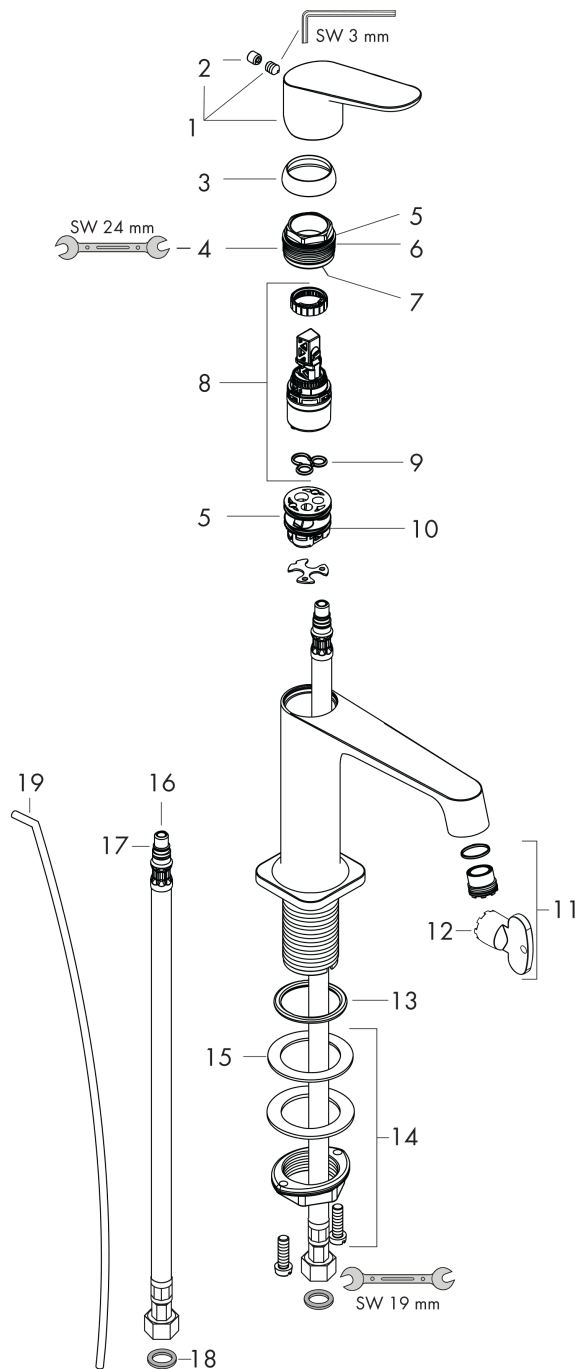

AXOR Citterio M
Single lever basin mixer 70 for hand washbasins with pop-up waste set
 Surfaces: **Chrome** Article Number: **34016000**

Description

product features

- consists of: single lever basin mixer, waste set
- ComfortZone 70
- projection 104 mm
- laminar spray
- flow rate at 3 bar: 5 l/min
- ceramic cartridge
- temperature limitation adjustable
- suitable for continuous flow water heaters
- pop-up waste set G 1¼
- connection dimension: DN15

Technology

Product image

Scale drawing

AXOR Citterio M
Single lever basin mixer 70 for hand washbasins with pop-up waste set
 Surfaces: **Chrome** Article Number: **34016000**

Flowchart

AXOR Citterio M
Single lever basin mixer 70 for hand washbasins with pop-up waste set
 Surfaces: **Chrome** Article Number: **34016000**

Exploded Drawing

Year of production: >02/16

AXOR Citterio M
Single lever basin mixer 70 for hand washbasins with pop-up waste set
 Surfaces: **Chrome** Article Number: **34016000**

Spare part list

Year of production: >02/16

Pos.	Description	Article Number	PC	PU
1	handle	34093000	0	1
2	screw cover	96762000	0	1
3	flange	98863000	0	1
4	nut	98864000	0	1
5	O-ring 23x2	98398000	0	1
6	O-ring 27x1,5	92527000	0	1
7	O-ring 25x1,5	98146000	0	1
8	cartridge, assy	97685000	0	1
9	seal	98865000	0	1
10	adapter for cartridge	98866000	0	1
11	aerator laminar M16,5x1 (5 l/min)	95382000	0	1
12	special tool	98987000	0	1
13	fixing set (Ø 32)	13961000	0	1
14	lever collar	97548000	0	1
15	flat seal	98749000	0	1
16	connection hose 450 mm M8x0,75 G3/8	97206000	0	1
17	O-ring 7x1,5	98422000	0	1
19	sealing set	95581000	0	1
18	pull rod	96923000	0	1
a	pop up waste	94139000	0	1
b	fixation extension 35 mm	13898000	0	1
c	lever arm 340mm (ball-Ø12mm)	96324000	0	1