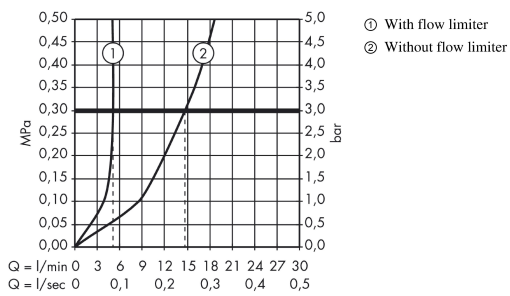

AXOR Citterio M
Single lever basin mixer 70 for hand washbasins with pop-up waste set
 Surfaces: **Chrome** Article Number: **34016000**

Description

product features

- consists of: single lever basin mixer, waste set
- ComfortZone 70
- projection 104 mm
- laminar spray
- flow rate at 3 bar: 5 l/min
- ceramic cartridge
- temperature limitation adjustable
- suitable for continuous flow water heaters
- pop-up waste set G 1¼
- connection dimension: DN15

Technology

Product image

Scale drawing

AXOR Citterio M
Single lever basin mixer 70 for hand washbasins with pop-up waste set
 Surfaces: **Chrome** Article Number: **34016000**

Flowchart

AXOR Citterio M
Single lever basin mixer 70 for hand washbasins with pop-up waste set
 Surfaces: **Chrome** Article Number: **34016000**