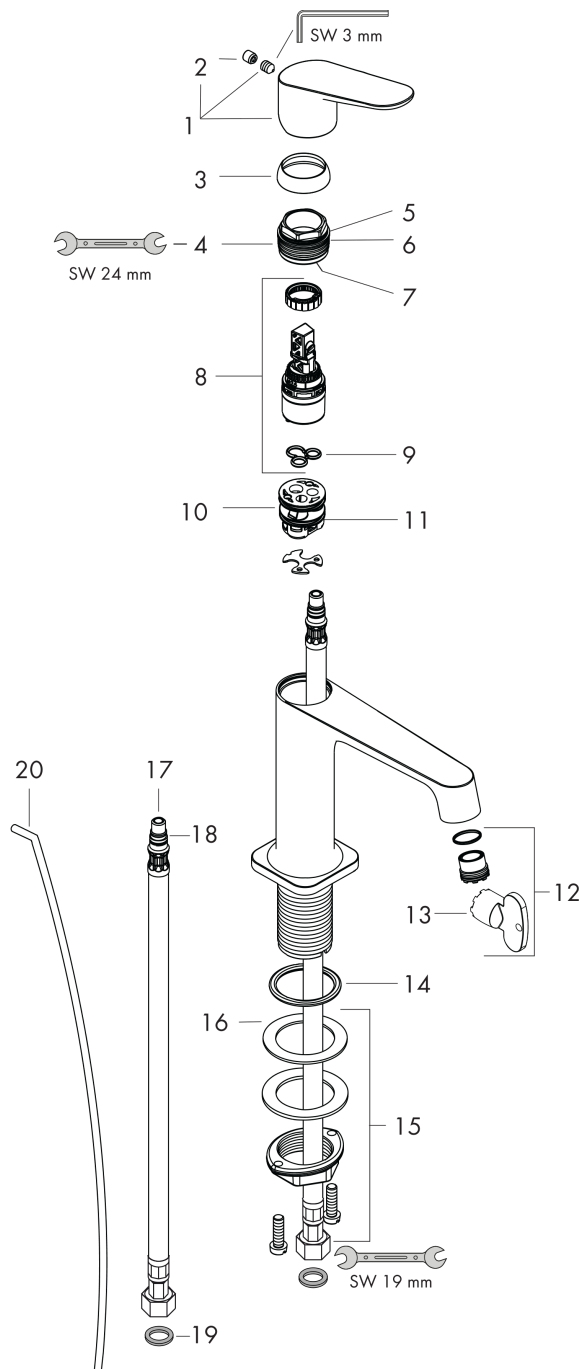

AXOR Citterio M
Single lever basin mixer 100 with pop-up waste set
 Surfaces: **Chrome** Article Number: **34010000**

Flowchart

AXOR Citterio M
Single lever basin mixer 100 with pop-up waste set
 Surfaces: **Chrome** Article Number: **34010000**

Exploded Drawing

Year of production: >02/16

AXOR Citterio M
Single lever basin mixer 100 with pop-up waste set
 Surfaces: **Chrome** Article Number: **34010000**

Spare part list

Year of production: >02/16

Pos.	Description	Article Number	PC	PU
1	handle	34093000	0	1
2	screw cover	96762000	0	1
3	flange	98863000	0	1
4	nut	98864000	0	1
5	O-Ring 22x2	98185000	0	1
6	O-ring 27x1,5	92527000	0	1
7	O-ring 25x1,5	98146000	0	1
8	cartridge, assy	97685000	0	1
9	seal	98865000	0	1
10	adapter for cartridge	98866000	0	1
11	O-ring 23x2	98398000	0	1
12	aerator laminar M16,5x1 (5 l/min)	93118000	0	1
13	special tool	98987000	0	1
14	flat seal	98749000	0	1
15	fixing set (Ø 32)	13961000	0	1
16	lever collar	97548000	0	1
17	connection hose 450 mm M8x0,75 G3/8	97206000	0	1
18	O-ring 7x1,5	98422000	0	1
19	sealing set	95581000	0	1
20	pull rod	96923000	0	1
a	pop up waste	94139000	0	1
b	lever arm 340mm (ball-Ø12mm)	96324000	0	1
c	fixation extension 35 mm	13898000	0	1