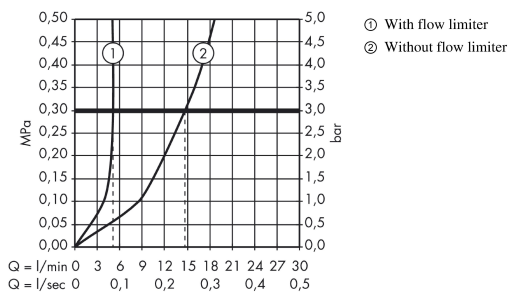

AXOR Citterio M
Single lever basin mixer 100 with pop-up waste set
 Surfaces: **Chrome** Article Number: **34010000**

Flowchart

AXOR Citterio M
Single lever basin mixer 100 with pop-up waste set
 Surfaces: **Chrome** Article Number: **34010000**