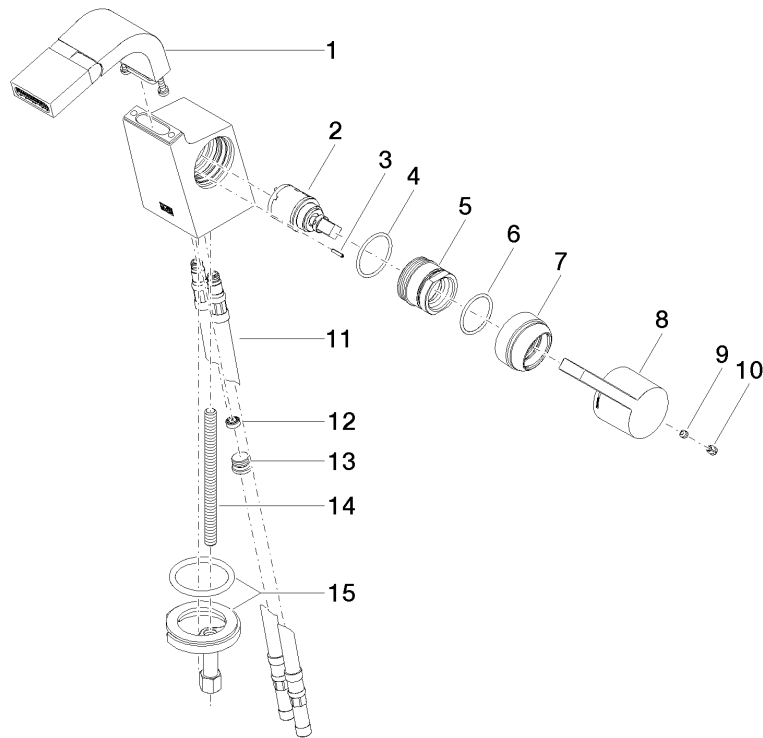

Product specifications

- **145 mm projection**
- 30° pivotable spout
- with aerator
- cartridge with ceramic discs
- 2x M 8 x 1 screw-in high pressure hose
- height of mixer 190 mm
- hole diameter 35 mm
- without pop-up waste
- Max. flow 7 l/min

Surfaces

- chrome 33600705-00
- platinum matt 33600705-06

Exploded assembly drawing

Order quantity

No.	Article number	Name	Installation quantity
1	90117000400ff	spout	1
2	9015050420090	cartridge	1
3	09311115290	pin	1
4	09141013790	seal	1
5	09240429490	sleeve	1
6	09141006390	seal	1
7	092830029ff	cover	1
8	092067010ff	handle	1
9	09311103090	pin	1
10	09312001790	plug	1
11	0430040180090	hose	2
12	09230103490	flow reducer	1
13	0431200391090	plug	1
14	09311101290	pin	1
15	0430110387590	fixing set	1

Flow rate chart