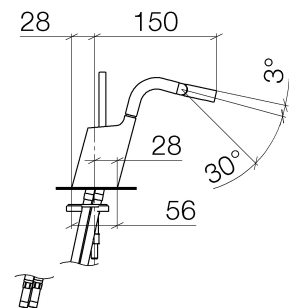

Product specifications

- **145 mm projection**
- 30° pivotable spout
- with aerator
- cartridge with ceramic discs
- 2x M 8 x 1 screw-in high pressure hose
- height of mixer 190 mm
- hole diameter 35 mm
- without pop-up waste
- Max. flow 7 l/min

Surfaces

- chrome 33600705-00
- platinum matt 33600705-06

Exploded assembly drawing

Order quantity

No.	Article number	Name	Installation quantity
1	90117000400ff	spout	1
2	9015050420090	cartridge	1
3	09311115290	pin	1
4	09141013790	seal	1
5	09240429490	sleeve	1
6	09141006390	seal	1
7	092830029ff	cover	1
8	092067010ff	handle	1
9	09311103090	pin	1
10	09312001790	plug	1
11	0430040180090	hose	2
12	09230103490	flow reducer	1
13	0431200391090	plug	1
14	09311101290	pin	1
15	0430110387590	fixing set	1

Flow rate chart