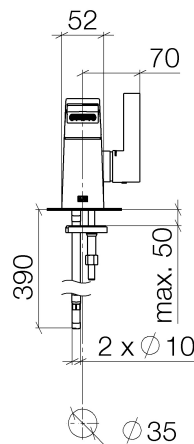

Product specifications

- **145 mm projection**
- 30° pivotable spout
- with aerator
- cartridge with ceramic discs
- 2x M 8 x 1 screw-in high pressure hose
- height of mixer 190 mm
- hole diameter 35 mm
- without pop-up waste
- Max. flow 7 l/min

Surfaces

- chrome 33600705-00
- platinum matt 33600705-06

Exploded assembly drawing

Order quantity

No.	Article number	Name	Installation quantity
1	90117000400ff	spout	1
2	9015050420090	cartridge	1
3	09311115290	pin	1
4	09141013790	seal	1
5	09240429490	sleeve	1
6	09141006390	seal	1
7	092830029ff	cover	1
8	092067010ff	handle	1
9	09311103090	pin	1
10	09312001790	plug	1
11	0430040180090	hose	2
12	09230103490	flow reducer	1
13	0431200391090	plug	1
14	09311101290	pin	1
15	0430110387590	fixing set	1

Flow rate chart