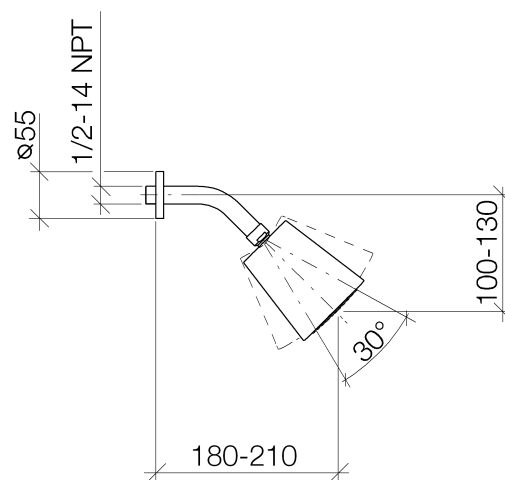

Product specifications

- Ball joint 30°, pivoting (in every direction)
- rosette \varnothing 55 mm
- 1/2" connection
- with anti-scale system
- Max. flow 7 l/min

Surfaces

- | | |
|-----------------|-------------|
| • chrome | 28504979-00 |
| • platinum matt | 28504979-06 |

Exploded assembly drawing

Order quantity

No.	Article number	Name	Installation quantity
1	092722003ff	rosette	1
2	09141002690	seal	1
3	091103011ff	connection	1
4	09142000290	seal	1
5	90120505400ff	shower	1

Flow rate chart