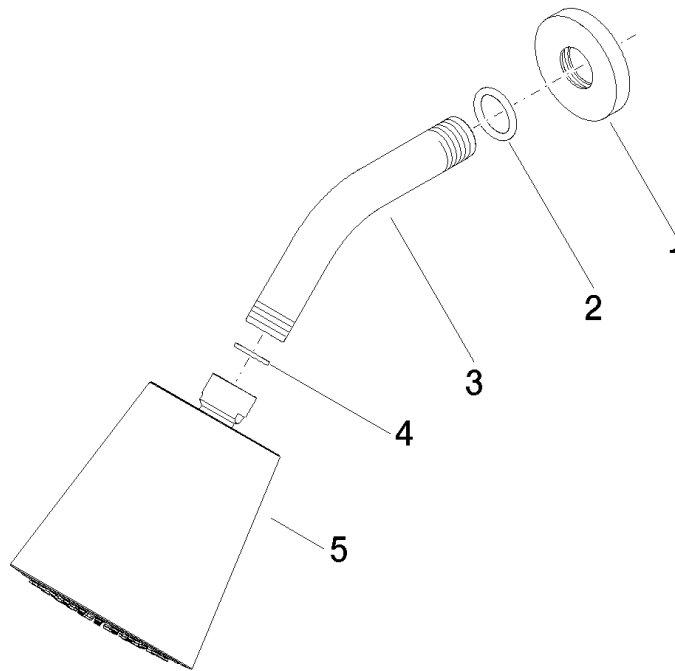

Product specifications

- Ball joint 30°, pivoting (in every direction)
- rosette \varnothing 55 mm
- 1/2" connection
- with anti-scale system
- Max. flow 7 l/min

Surfaces

- | | |
|-----------------|-------------|
| • chrome | 28504979-00 |
| • platinum matt | 28504979-06 |

Exploded assembly drawing

Order quantity

No.	Article number	Name	Installation quantity
1	092722003ff	rosette	1
2	09141002690	seal	1
3	091103011ff	connection	1
4	09142000290	seal	1
5	90120505400ff	shower	1