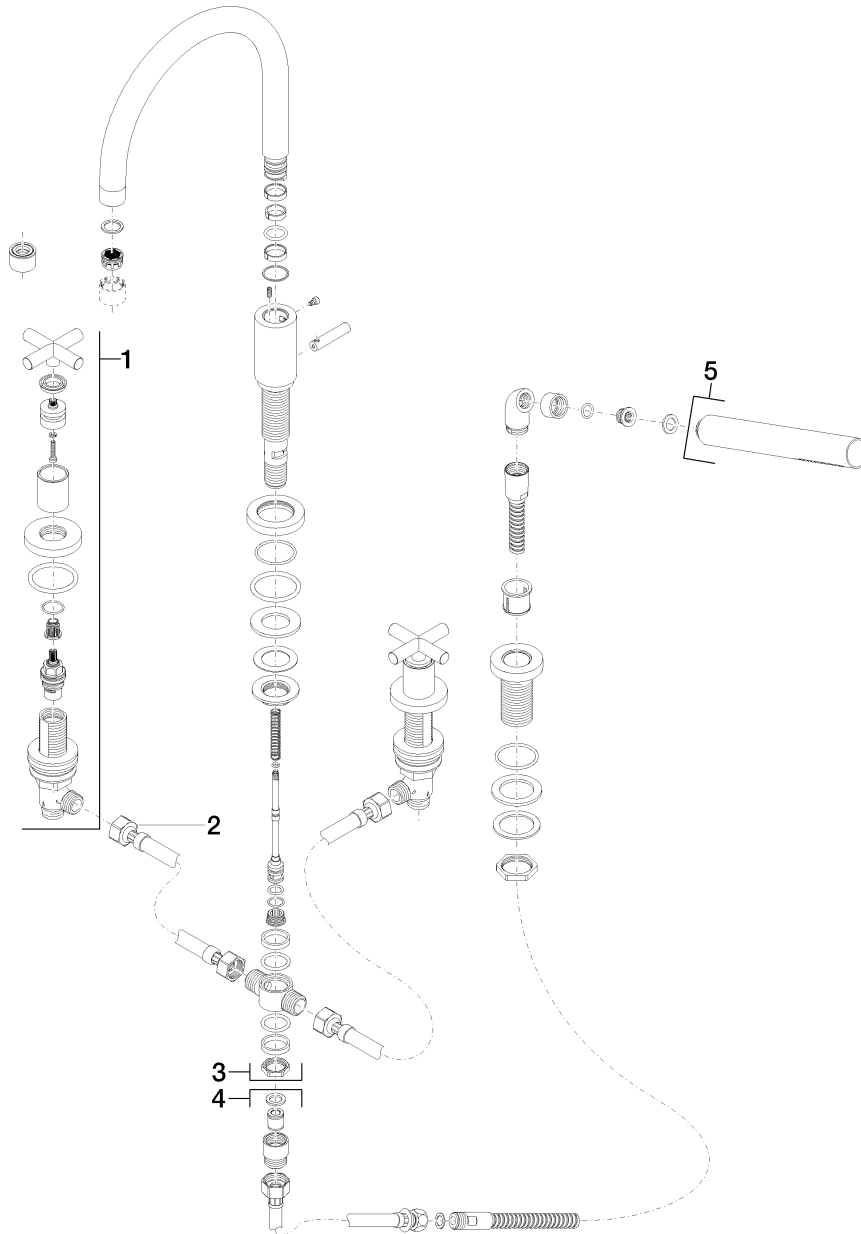

**Product specifications**

- **220 mm projection**
  - M 22 x 1 aerator – female thread
  - back flow preventer in shower outlet
  - 1/2" deck valves with ceramic head parts
  - automatic bath/shower diverter
  - bar-type hand shower with anti-scale system and back flow preventer
  - metal shower hose 2250 mm, chrome-plated, consisting of 1 pc. high pressure hose 500 mm and 1 pc. metal hose 1750 mm with turning cone
  - rosette hand shower diverter  $\varnothing$  50 mm
  - Inlet/deck valve rosette  $\varnothing$  55 mm
  - hole diameter enema/handles 32 mm
  - hole diameter hand shower diverter 32 mm
  - 2x 1/2" x 1/2" x 400 mm high pressure hose
  - 20° 1/2" x 1/2" nipple for shower
  - guide for shower hose
  - Max. hand shower flow 7.6 l/min
- Also available with 260 mm or 300 mm projection on request.

The Perfecto installation kit is recommended for optimum mounting.

Intrinsic protection against back flow.

### **Surfaces**

- chrome 27512892-00
- platinum matt 27512892-06
- platinum 27512892-08
- matt white 27512892-10
- matt black 27512892-33

**Exploded assembly drawing**

**Order quantity**

<b>No.</b>	<b>Article number</b>	<b>Name</b>	<b>Installation quantity</b>
1	20000892ff	side panel	2
2	1250297090	hose	2
3	13512892ff	spout	1
4	27702979ff	shower set	1
5	28013979ff	shower	1

**Flow rate chart**