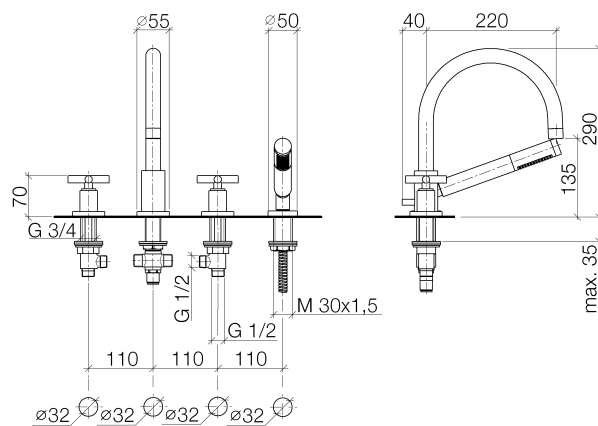

**Product specifications**

- **220 mm projection**
  - M 22 x 1 aerator – female thread
  - back flow preventer in shower outlet
  - 1/2" deck valves with ceramic head parts
  - automatic bath/shower diverter
  - bar-type hand shower with anti-scale system and back flow preventer
  - metal shower hose 2250 mm, chrome-plated, consisting of 1 pc. high pressure hose 500 mm and 1 pc. metal hose 1750 mm with turning cone
  - rosette hand shower diverter  $\varnothing$  50 mm
  - Inlet/deck valve rosette  $\varnothing$  55 mm
  - hole diameter enema/handles 32 mm
  - hole diameter hand shower diverter 32 mm
  - 2x 1/2" x 1/2" x 400 mm high pressure hose
  - 20° 1/2" x 1/2" nipple for shower
  - guide for shower hose
  - Max. hand shower flow 7.6 l/min
- Also available with 260 mm or 300 mm projection on request.

The Perfecto installation kit is recommended for optimum mounting.

Intrinsic protection against back flow.

### **Surfaces**

- chrome 27512892-00
- platinum matt 27512892-06
- platinum 27512892-08
- matt white 27512892-10
- matt black 27512892-33

**Exploded assembly drawing**

**Order quantity**

<b>No.</b>	<b>Article number</b>	<b>Name</b>	<b>Installation quantity</b>
1	20000892ff	side panel	2
2	1250297090	hose	2
3	13512892ff	spout	1
4	27702979ff	shower set	1
5	28013979ff	shower	1

**Flow rate chart**