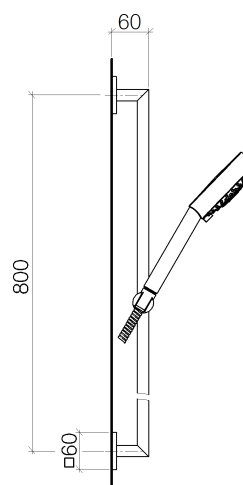

### Product specifications

- 277 mm projection
- hand shower with three settings with anti-scale system
- rosette 60 x 60 mm
- 3/8" x 1/2" x 1750 mm shower hose with turning cone
- gauge 800 mm
- slide bar
- Max. flow 9 l/min

For combination with 28 450 980-FF

**Exploded assembly drawing**

Bath & Spa

**26403980 Shower set**

Article number: 26403980

**Order quantity**

<b>No.</b>	<b>Article number</b>	<b>Name</b>	<b>Installation quantity</b>
<b>1</b>	28011979ff	shower	1
<b>2</b>	28322970ff	hose	1
<b>3</b>	26701980ff	shower set	1

**Flow rate chart**