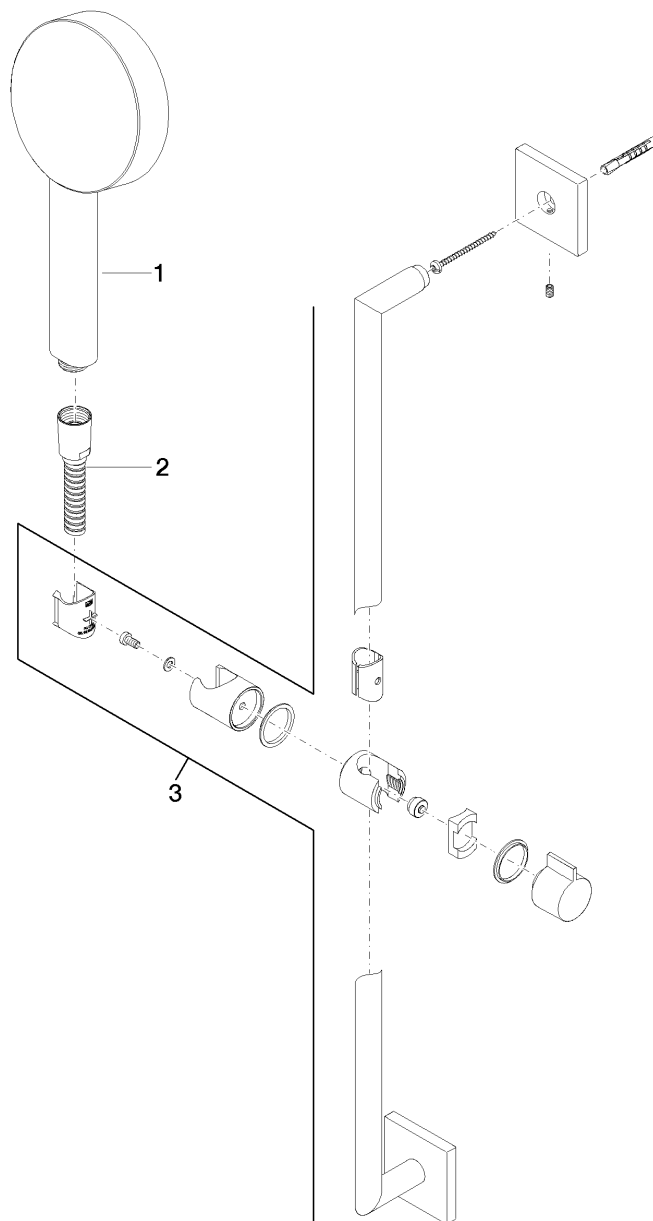

### Product specifications

- 277 mm projection
- hand shower with three settings with anti-scale system
- rosette 60 x 60 mm
- 3/8" x 1/2" x 1750 mm shower hose with turning cone
- gauge 800 mm
- slide bar
- Max. flow 9 l/min

**Exploded assembly drawing**

Bath & Spa

**26403980 Shower set**

Article number: 26403980

**Order quantity**

<b>No.</b>	<b>Article number</b>	<b>Name</b>	<b>Installation quantity</b>
<b>1</b>	28011979ff	shower	1
<b>2</b>	28322970ff	hose	1
<b>3</b>	26701980ff	shower set	1

**Flow rate chart**