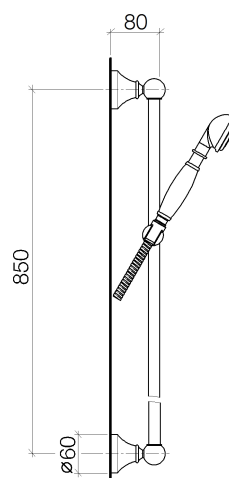

Product specifications

- hand shower with back flow preventer
- 1750 mm shower hose with turning cone at both ends
- rosette \varnothing 65 mm
- slide bar
- Max. flow 9 l/min
- gauge 850 mm

Surfaces

- | | |
|-----------------|-------------|
| • chrome | 26403360-00 |
| • platinum matt | 26403360-06 |
| • platinum | 26403360-08 |
| • Durabrass | 26403360-09 |

Exploded assembly drawing

Bath & Spa

26403360 Shower set with metal hand shower

Article number: 26403360

Order quantity

No.	Article number	Name	Installation quantity
1	28002970ff	shower	1
2	28204970ff	hose	1
3	26701410ff	shower set	1

Flow rate chart