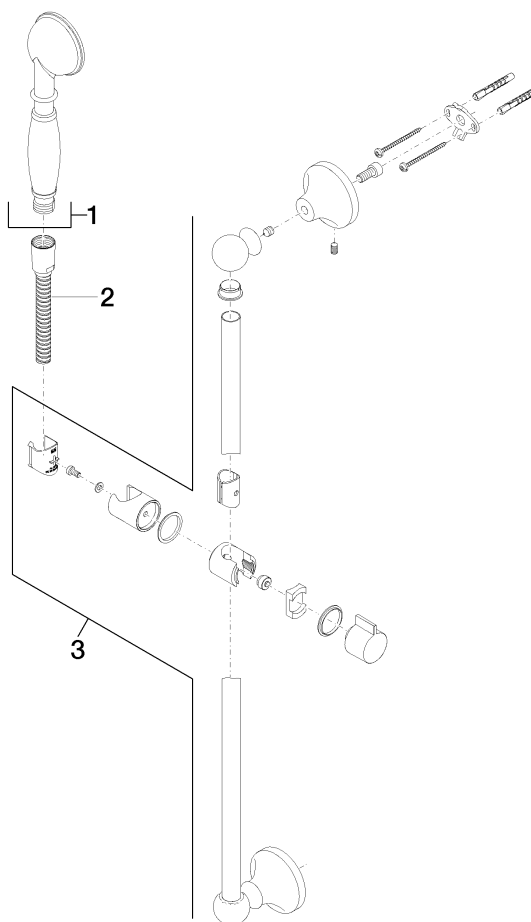

Product specifications

- hand shower with back flow preventer
- 1750 mm shower hose with turning cone at both ends
- rosette \varnothing 65 mm
- slide bar
- Max. flow 9 l/min
- gauge 850 mm

Surfaces

- | | |
|-----------------|-------------|
| • chrome | 26403360-00 |
| • platinum matt | 26403360-06 |
| • platinum | 26403360-08 |
| • Durabrass | 26403360-09 |

Exploded assembly drawing

Bath & Spa

26403360 Shower set with metal hand shower

Article number: 26403360

Order quantity

No.	Article number	Name	Installation quantity
1	28002970ff	shower	1
2	28204970ff	hose	1
3	26701410ff	shower set	1

Flow rate chart