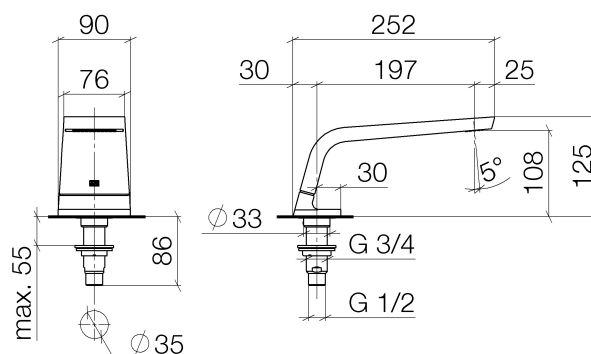

Product specifications

- **200 mm projection**
- fixed spout
- unrestricted flow
- Spray pad 73 x 33 mm
- height of mixer 125 mm
- height up to aerator 108 mm
- hole diameter 35 mm
- deck mounting

Surfaces

- chrome 13612705-00
- platinum matt 13612705-06

Exploded assembly drawing

Order quantity

No.	Article number	Name	Installation quantity
1	90117000700ff	spout	1
2	09311109990	pin	1
3	09141000990	seal	1
4	09300111790	connection	1
5	09184009090	sleeve	1
6	0423100040390	fixing set	1

Flow rate chart