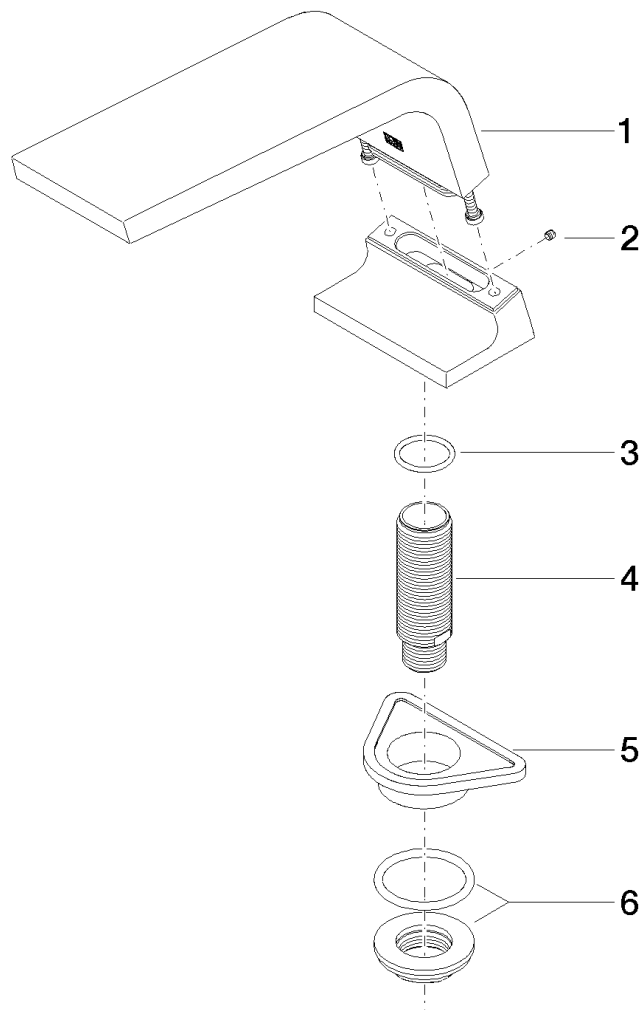

Product specifications

- **200 mm projection**
- fixed spout
- unrestricted flow
- Spray pad 73 x 33 mm
- height of mixer 125 mm
- height up to aerator 108 mm
- hole diameter 35 mm
- deck mounting

Surfaces

- chrome 13612705-00
- platinum matt 13612705-06

Exploded assembly drawing

Order quantity

No.	Article number	Name	Installation quantity
1	90117000700ff	spout	1
2	09311109990	pin	1
3	09141000990	seal	1
4	09300111790	connection	1
5	09184009090	sleeve	1
6	0423100040390	fixing set	1

Flow rate chart