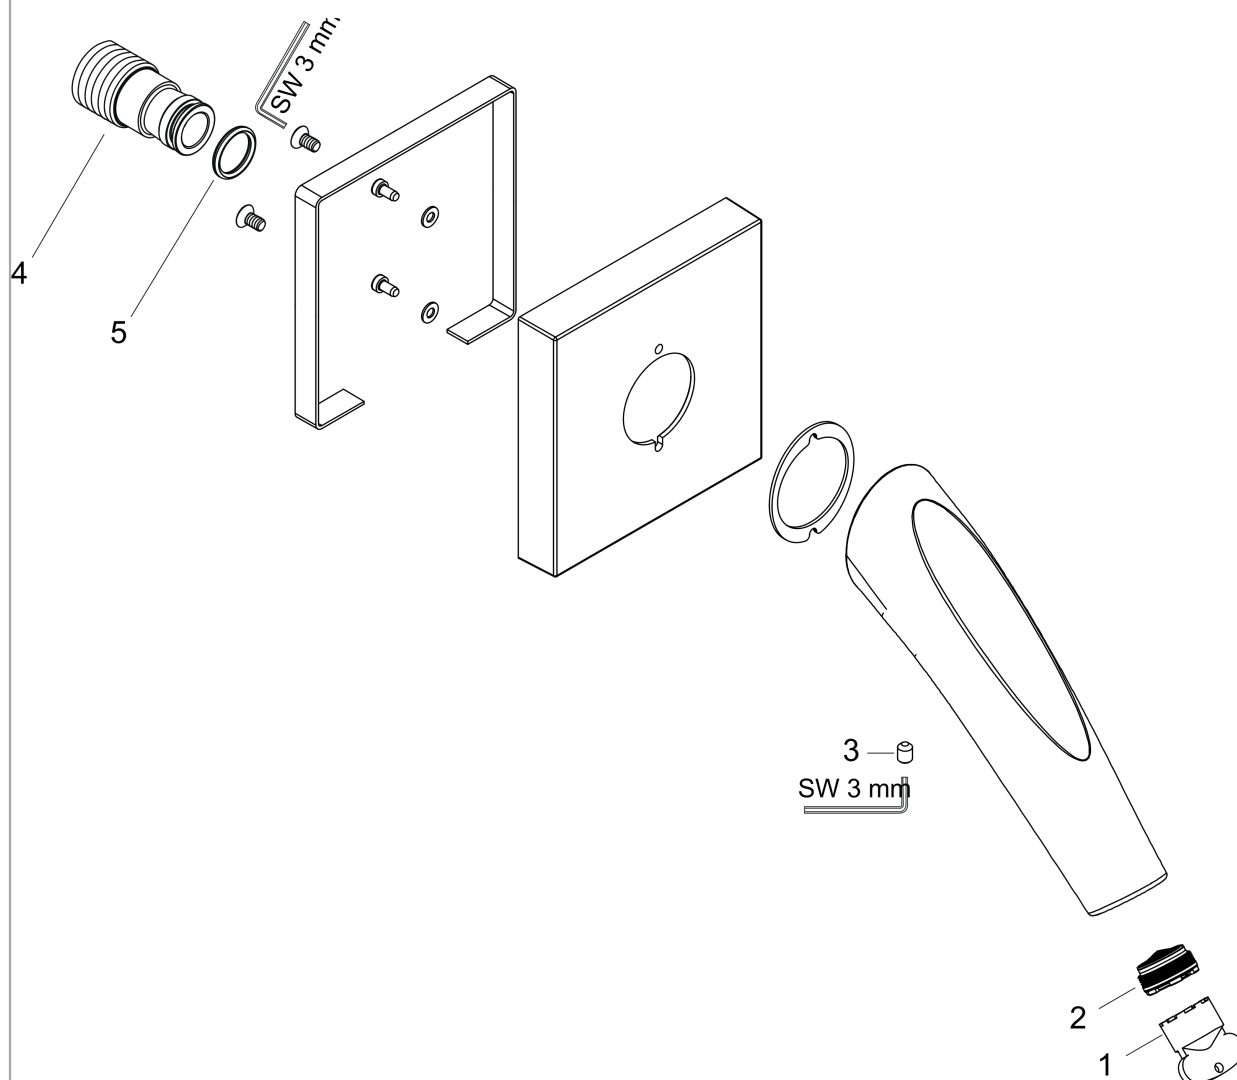

AXOR Starck Organic Bath spout

Surfaces: **Chrome** Article Number: **12417000**

Description

product features

- projection 160 mm
- flow rate: 25 l/min
- connection dimension: device connection DN20
- spray type: normal spray

Product image

Scale drawing

Flowchart

AXOR Starck Organic
Bath spout

Surfaces: **Chrome** Article Number: **12417000**

Exploded Drawing

Year of production: >11/12

AXOR Starck Organic

Bath spout

Surfaces: **Chrome** Article Number: **12417000**

Spare part list

Year of production: >11/12

Pos.	Description	Article Number	PC	PU
1	special tool	95158000	0	1
2	aerator laminar M24x1 C	98337000	0	1
3	hollow set screw M6x8	97810000	0	1
4	connecting thread	96472000	0	1
5	O-ring 16x2,5	98134000	0	1
a	connecting thread G½	97228000	0	1