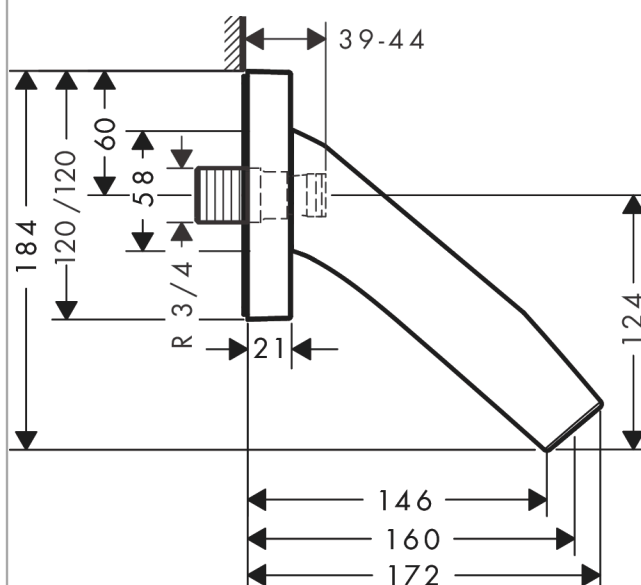

AXOR Starck Organic Bath spout

Surfaces: **Chrome** Article Number: **12417000**

Description

product features

- projection 160 mm
- flow rate: 25 l/min
- connection dimension: device connection DN20
- spray type: normal spray

Product image

Scale drawing

Flowchart

AXOR Starck Organic
Bath spout

Surfaces: **Chrome** Article Number: **12417000**

Exploded Drawing

Year of production: >11/12

AXOR Starck Organic

Bath spout

Surfaces: **Chrome** Article Number: **12417000**

Spare part list

Year of production: >11/12

Pos.	Description	Article Number	PC	PU
1	special tool	95158000	0	1
2	aerator laminar M24x1 C	98337000	0	1
3	hollow set screw M6x8	97810000	0	1
4	connecting thread	96472000	0	1
5	O-ring 16x2,5	98134000	0	1
a	connecting thread G½	97228000	0	1