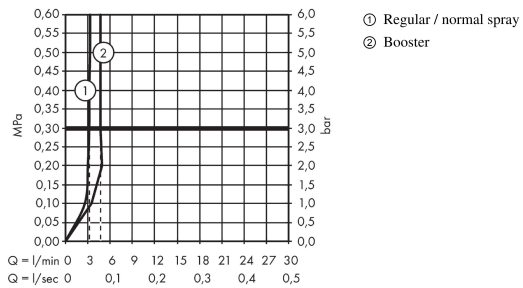

AXOR Starck Organic
2-handle basin mixer 240 for washbowls with waste set
 Surfaces: **Chrome** Article Number: **12013000**

Flowchart

AXOR Starck Organic
2-handle basin mixer 240 for washbowls with waste set
 Surfaces: **Chrome** Article Number: **12013000**

Exploded Drawing

Year of production: >11/12

AXOR Starck Organic
2-handle basin mixer 240 for washbowls with waste set
 Surfaces: **Chrome** Article Number: **12013000**

Spare part list

Year of production: >11/12