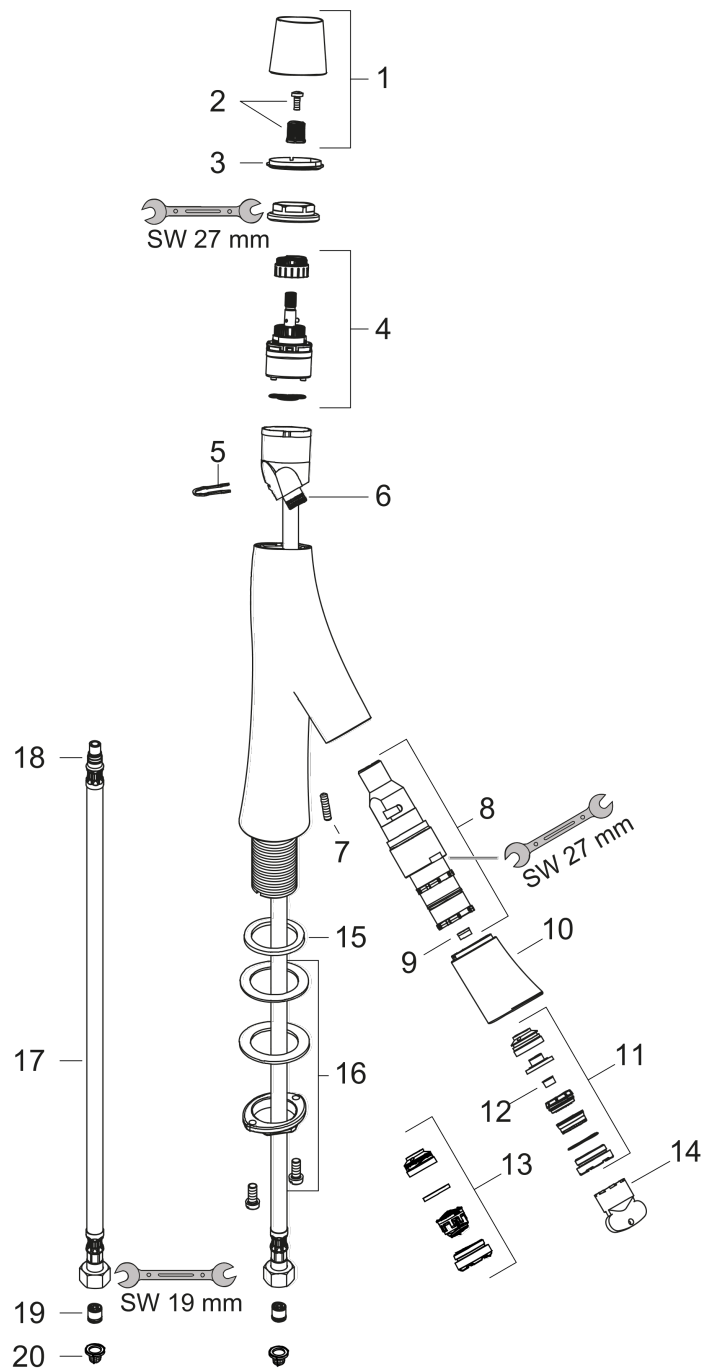

AXOR Starck Organic
2-handle basin mixer 240 for washbowls with waste set
 Surfaces: **Chrome** Article Number: **12013000**

Flowchart

AXOR Starck Organic
2-handle basin mixer 240 for washbowls with waste set
 Surfaces: **Chrome** Article Number: **12013000**

Exploded Drawing

Year of production: >11/12

AXOR Starck Organic
2-handle basin mixer 240 for washbowls with waste set
 Surfaces: **Chrome** Article Number: **12013000**

Spare part list

Year of production: >11/12

Pos.	Description	Article Number	PC	PU
1	handle	98296000	0	1
2	handle fixing set	98932000	0	1
3	color-ring cold / hot water	98304000	0	1
4	cartridge, assy	98303000	0	1
5	cramp	98403000	0	1
6	O-ring 11x1,5	98385000	0	1
7	hollow set screw M5x16	98404000	0	1
8	shut off cartridge	98301000	0	1
9	flow limiter (3,5 l/min)	98405000	0	1
10	spout cpl.	98297000	0	1
11	spray former	98299000	0	1
12	flow limiter (5 l/min)	95311000	0	1
13	aerator M24x1 (7 l/min)	98300000	0	1
14	special tool	95158000	0	1
15	flat seal	98749000	0	1
16	fixing set (Ø 32)	13961000	0	1
17	connection hose 900 mm M8x0,75 G3/8	95372000	0	1
18	O-ring 7x1,5	98422000	0	1
19	non return valve DW 10	96456000	0	1
20	filter packing	95291000	0	1
a	pop up waste	50001000	0	1
b	fixation extension 35 mm	13898000	0	1